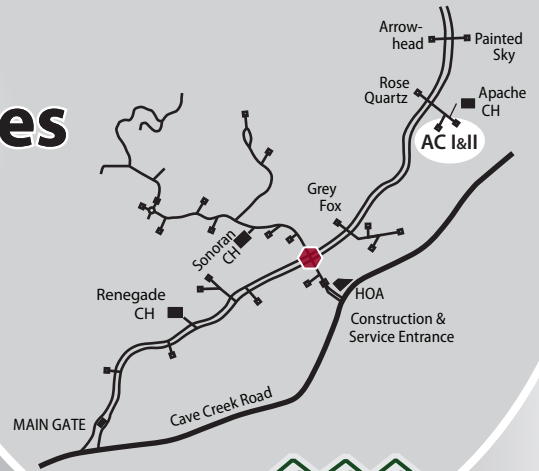

Units  
**23&26**

# The Villages Of Apache Cottages I & II

Address:

Scottsdale, Arizona  
[www.desertmthoa.com](http://www.desertmthoa.com)

Please, Watch for Animals on Road.  
Speed checked by RADAR

Security / Main Gate:  
**480-635-5630**

**Directions From Main Gate -**

Travel North on Desert Mountain Parkway 1.5 miles to four way stop sign. Continue North Bound turn right on Prospect Point Drive. Village I will be to your right, Village II is straight ahead. There will be a marquee with the village name at/or near the entrance.

**Directions from Desert Hills Drive Gate -**

Proceed to stop sign. Turn right onto Desert Mountain Parkway. Turn right on Prospect Point Drive. Village I will be to your right, Village II is straight ahead. There will be a marquee with the village name at/or near the entrance.