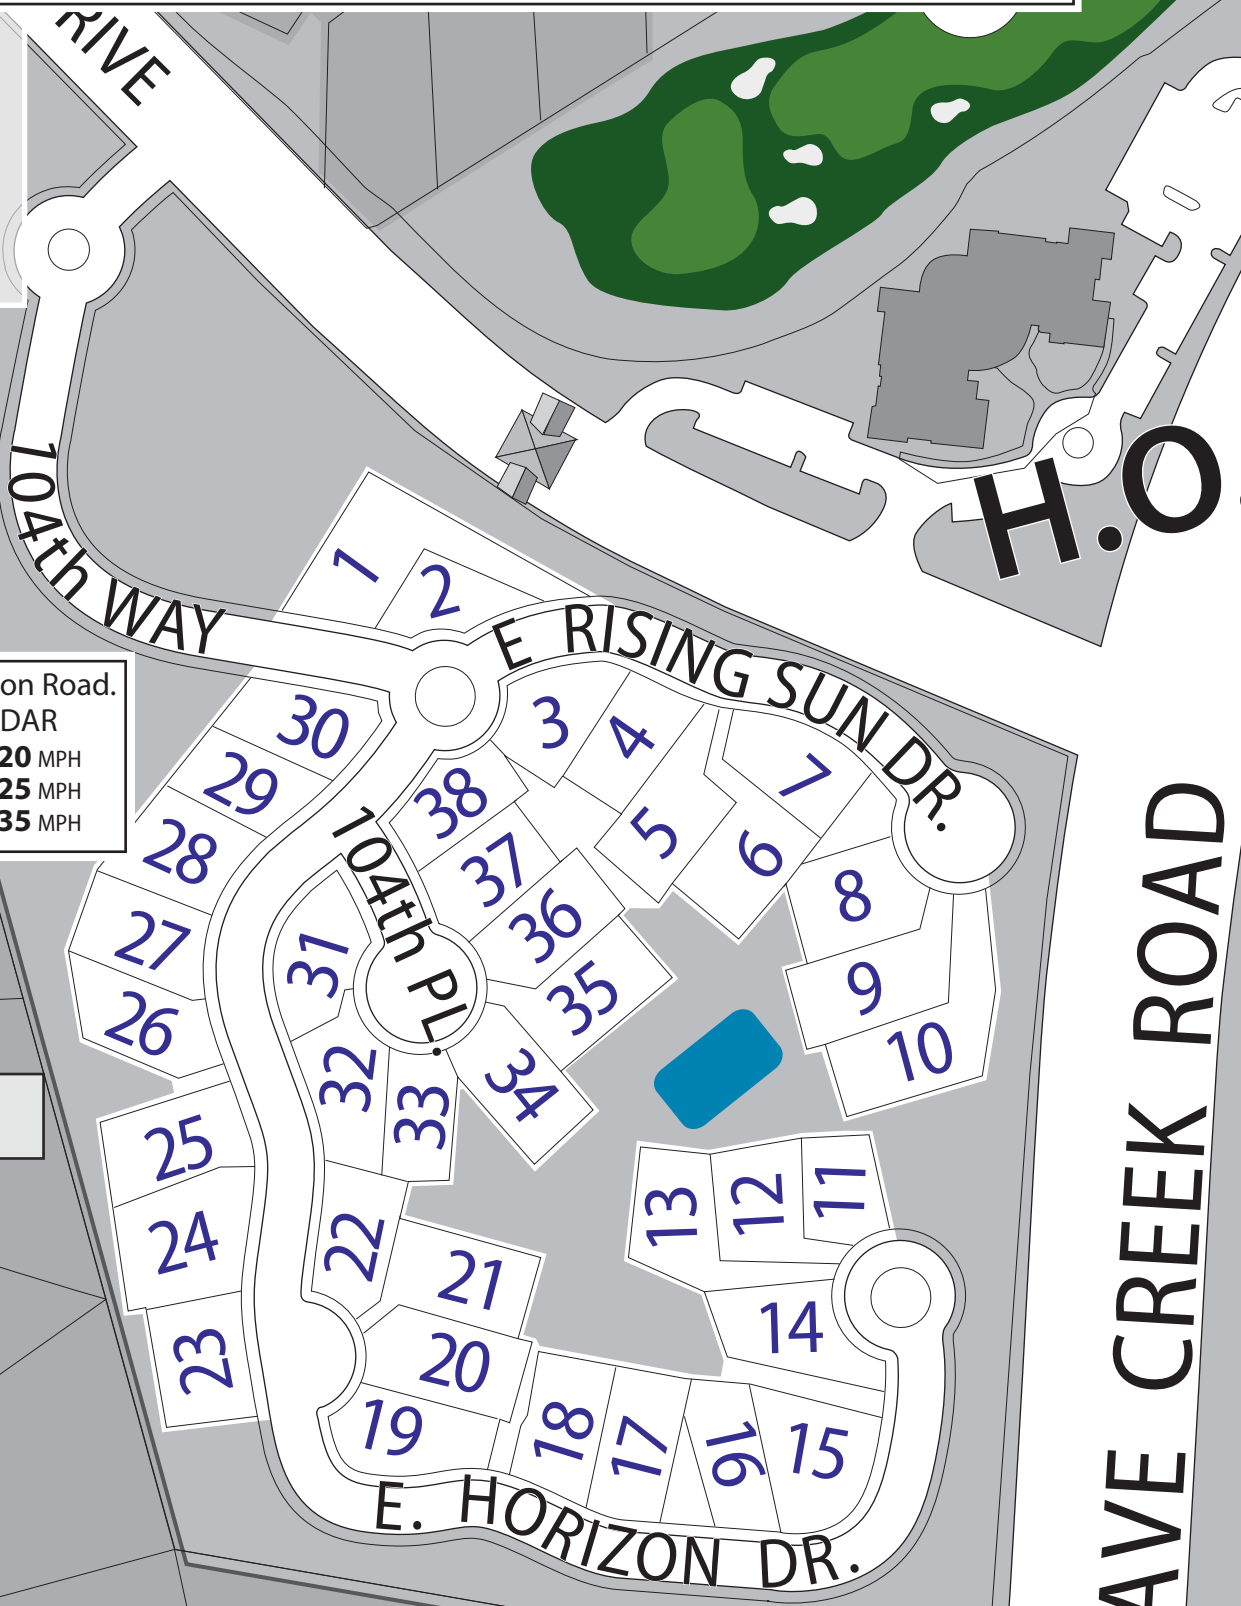

The Village Of Haciendas

Directions From Main Gate -

Travel North on Desert Mountain Parkway 1.5 miles to four way stop sign. Turn right onto Desert Hills Dr. Turn Right onto 104th Way. There will be a marquee with the village name at/or near the entrance.

Directions from Desert Hills Dr. Gate -

Proceed to first left hand turn lane. Turn left onto 104th Way. There will be a marquee with the village name at/or near the entrance.

After Hours Village Gate Access -

If village gates are closed upon arrival, use the Directory box at the Gate and push button. Give your Last name and tell Security you have arrived at HACIENDAS. They will remotely open the gate for you.

Scottsdale, Arizona
www.desertmthoa.com
Security / Main Gate:
480-635-5630

Please, Watch for Animals on Road.
Speed checked by RADAR
In Villages **20 MPH**
Desert Hills Drive **25 MPH**
Desert Mountain Parkway **35 MPH**

Address: