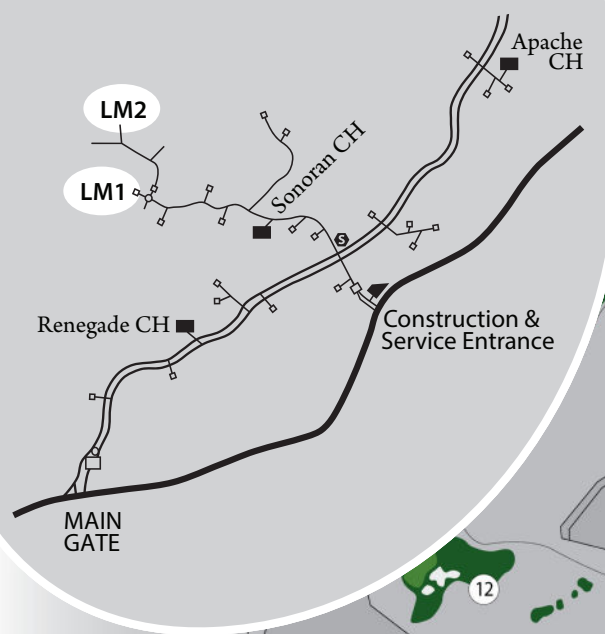

Units
17&27

The Villages Of Lone Mountain I & II

Address:

Scottsdale, Arizona
www.desertmthoa.com

Please, Watch for Animals on Road.
Speed checked by RADAR

Security / Main Gate:
480-635-5630

Directions From Main Gate -
Travel North on Desert Mountain Parkway 1.5 miles to four way stop sign. Turn Left on Desert Hills Dr. There will be a marquee with the village name at/or near the entrance.

Directions from Desert Hills Dr. Gate -
Proceed to stop sign. After stopping at the stop signs, continue on Desert Hills Drive. There will be a marquee with the village name at/or near the entrance.

After Hours Village Gate Access -
If village gates are closed upon arrival, use the Directory box at the Gate and push button. Give your Last name and tell Security you have arrived at LONE MOUNTAIN I or LONE MOUNTAIN II. They will remotely open the gate for you.