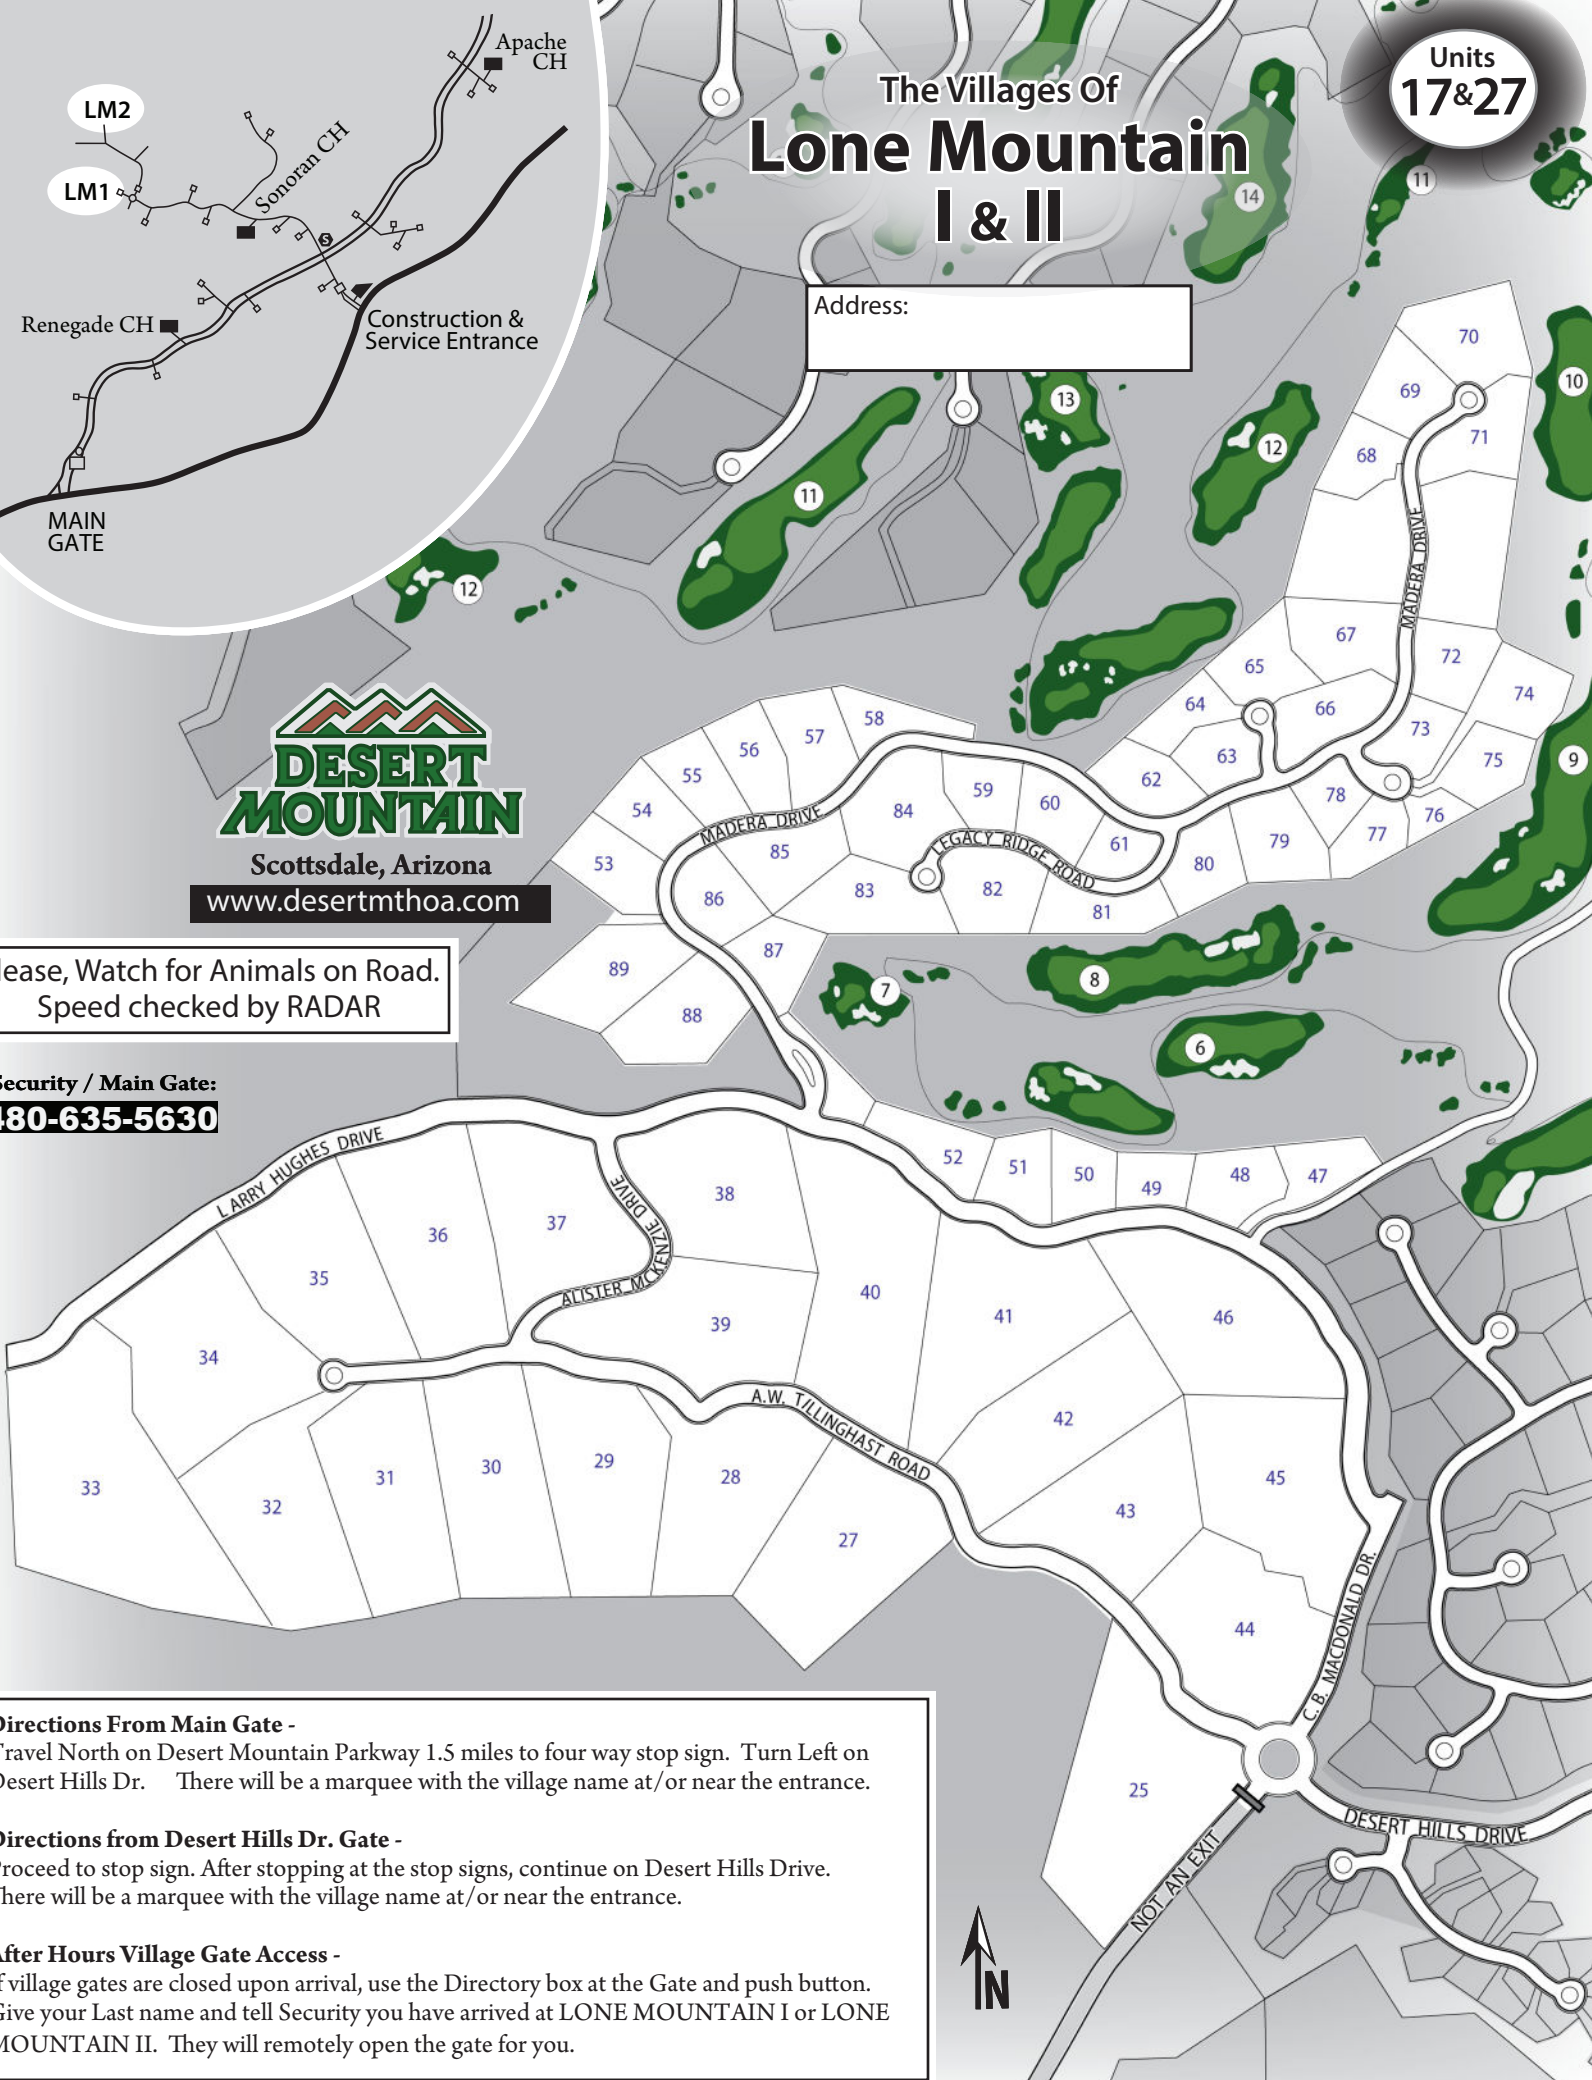

Units
17&27

The Villages Of Lone Mountain I & II

Address:

Scottsdale, Arizona
www.desertmthoa.com

Please, Watch for Animals on Road.
Speed checked by RADAR

Security / Main Gate:
480-635-5630

Directions From Main Gate -
Travel North on Desert Mountain Parkway 1.5 miles to four way stop sign. Turn Left on Desert Hills Dr. There will be a marquee with the village name at/or near the entrance.

Directions from Desert Hills Dr. Gate -
Proceed to stop sign. After stopping at the stop signs, continue on Desert Hills Drive. There will be a marquee with the village name at/or near the entrance.

After Hours Village Gate Access -
If village gates are closed upon arrival, use the Directory box at the Gate and push button. Give your Last name and tell Security you have arrived at LONE MOUNTAIN I or LONE MOUNTAIN II. They will remotely open the gate for you.