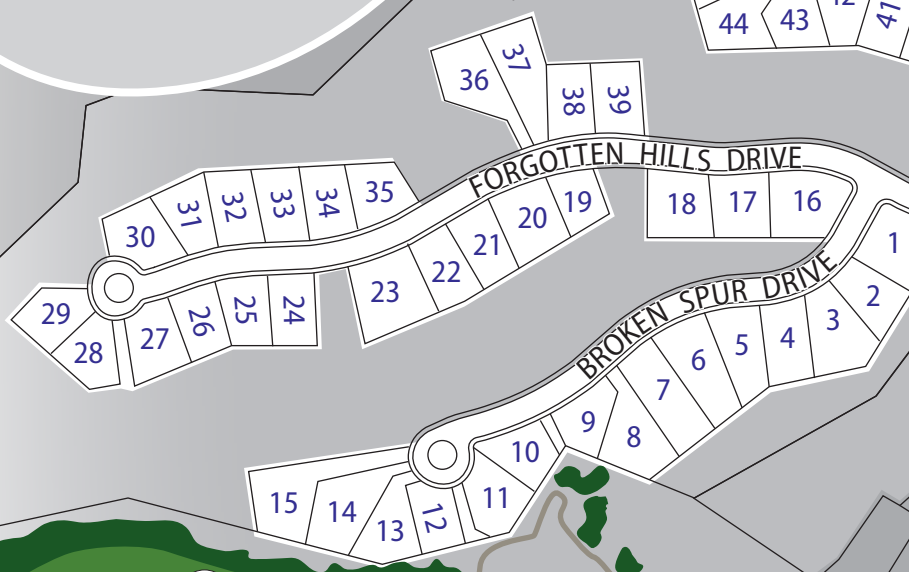

The Village Of
Renegade Trail

Please, Watch for Animals on Road.
Speed checked by RADAR
In Villages **20 MPH**
Desert Hills Drive **25 MPH**
Desert Mountain Parkway **35 MPH**

**RENEGADE
GOLF COURSE**

**DESERT
MOUNTAIN
COMMUNITY**
Scottsdale, Arizona
www.desertmthoa.com
Security / Main Gate:
480-635-5630

TAOS DRIVE
101ST STREET
DESERT MOUNTAIN PARKWAY