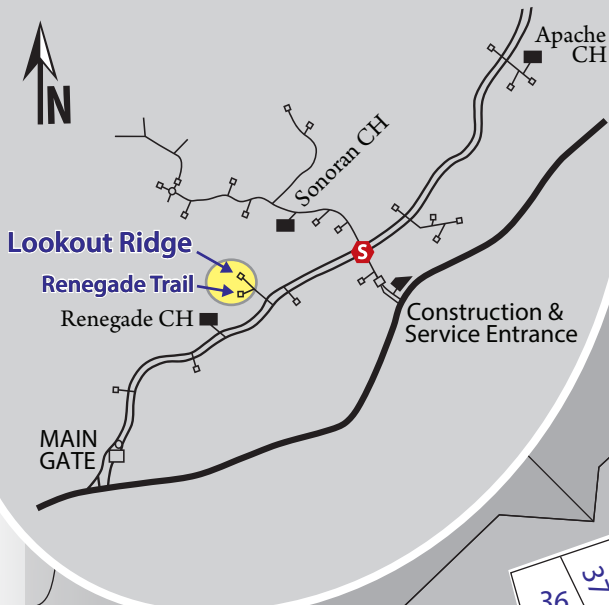

The Village Of Lookout Ridge

**SONORAN
CLUBHOUSE**

Directions From Main Gate -
Travel North on Desert Mountain Parkway. Turn left on 101st Street. There will be a marquee with the village name at/or near the entrance.

Directions from Desert Hills Drive Gate -
Proceed to stop sign. After stopping at the stop signs Turn Left on Desert Mountain Parkway. Turn right on 101st Street. There will be a marquee with the village name at/or near the entrance.

After Hours Village Gate Access -
If village gates are closed upon arrival, use the Directory box at the Gate and push button Give your Last name and tell Security you have arrived at LOOKOUT RIDGE. They will remotely open the gate for you.