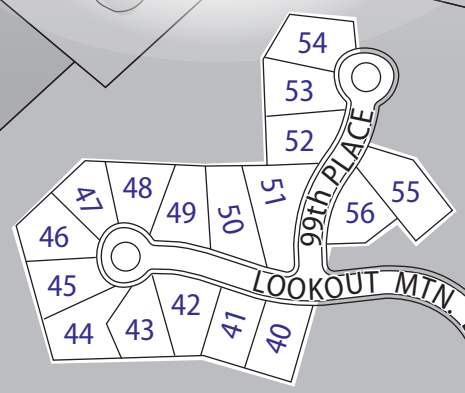

The Village Of
Renegade Trail

Please, Watch for Animals on Road.
Speed checked by RADAR
In Villages **20 MPH**
Desert Hills Drive **25 MPH**
Desert Mountain Parkway **35 MPH**

**RENEGADE
GOLF COURSE**

**DESERT
MOUNTAIN
COMMUNITY**
Scottsdale, Arizona
www.desertmthoa.com
Security / Main Gate:
480-635-5630

TAOS DRIVE
101ST STREET
DESERT MOUNTAIN PARKWAY