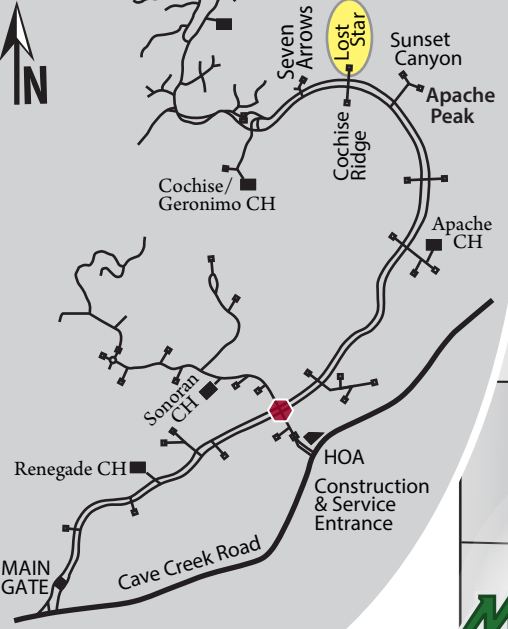

The Village Of Lost Star

Address:

Scottsdale, Arizona
www.desertmthoa.com

Security / Main Gate:
480-635-5630

Directions From Main Gate -
Travel North on Desert Mountain Parkway 1.5 miles to four way stop sign. Continue North Bound. Turn right on 107th Place. There will be a marquee with the village name at/ or near the entrance.

Directions from Desert Hills Drive Gate -
Proceed to stop sign. Turn right onto Desert Mountain Parkway Turn right on 107th Place. There will be a marquee with the village name at/ or near the entrance.

After Hours Village Gate Access -
If village gates are closed upon arrival, use the Directory box at the Gate and push button Give your Last name and tell Security you have arrived at LOST STAR. They will remotely open the gate for you.

Please, Watch for Animals on Road.
Speed checked by RADAR

In Villages	20 MPH
Desert Hills Drive	25 MPH
Desert Mountain Parkway	35 MPH

The Village Of Seven Arrows

The Village Of Cochise Ridge