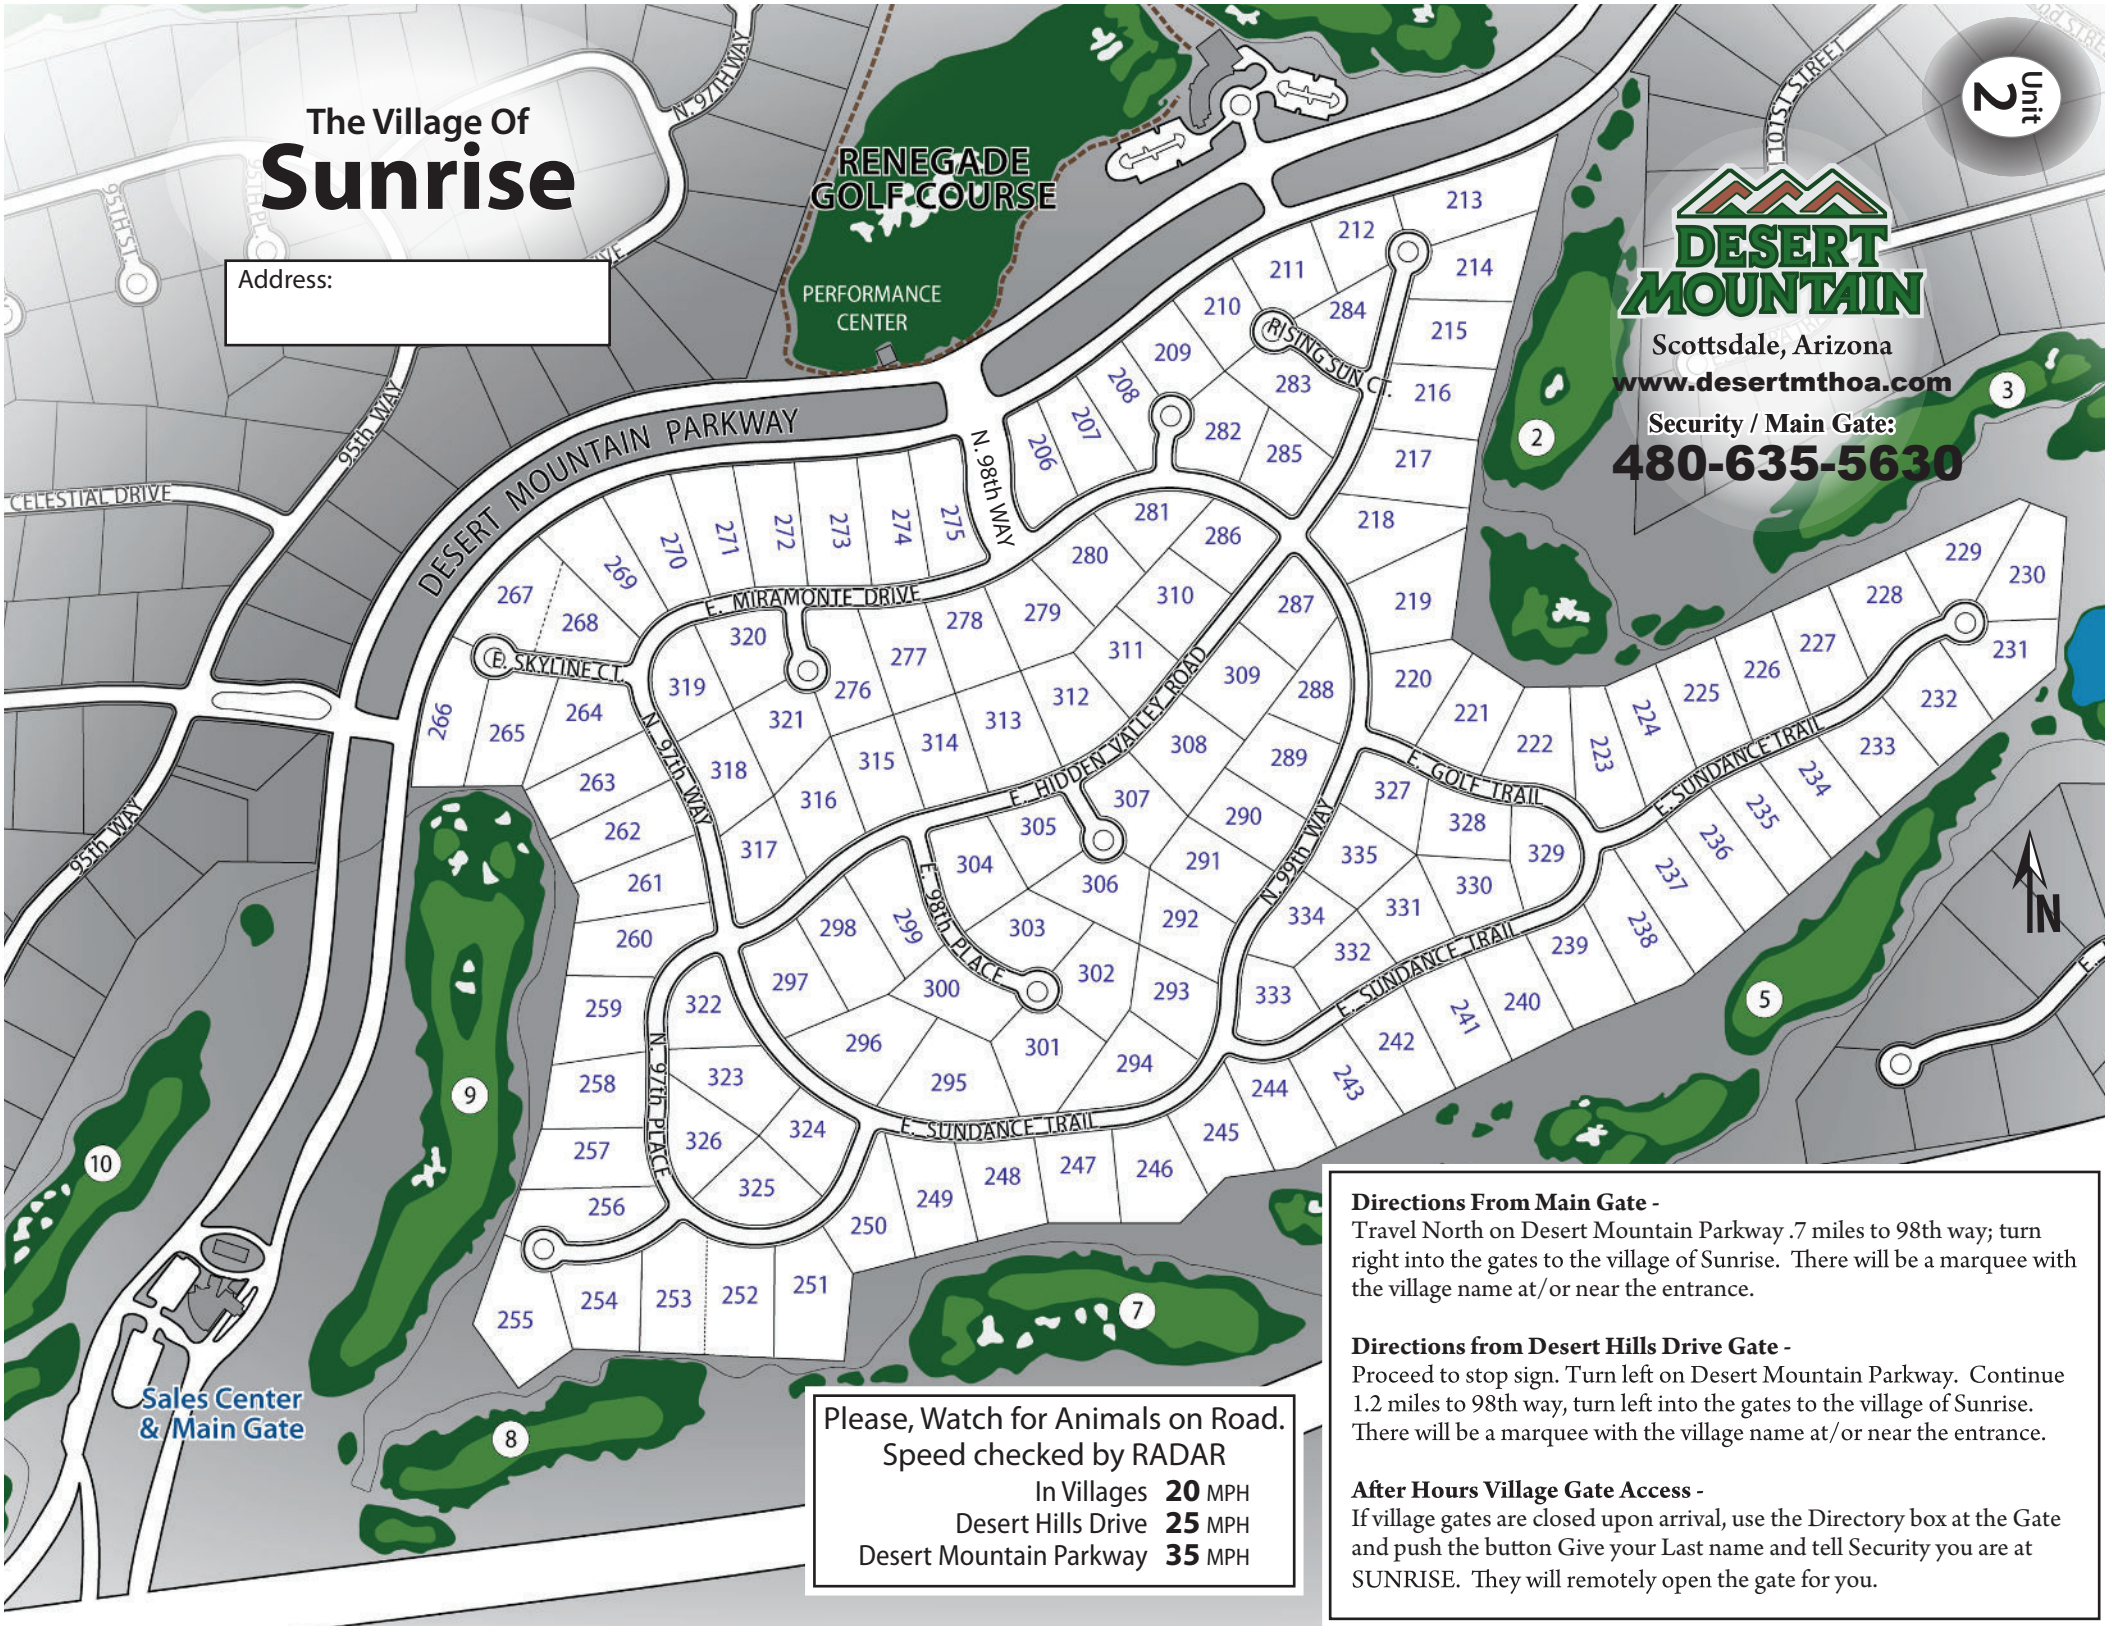

The Village Of Sunrise

Address:

Unit
2

RENEGADE GOLF COURSE

PERFORMANCE CENTER

Scottsdale, Arizona

www.desertmthoa.com

Security / Main Gate:

480-635-5630

Sales Center & Main Gate

Please, Watch for Animals on Road.
Speed checked by RADAR

In Villages **20 MPH**
Desert Hills Drive **25 MPH**
Desert Mountain Parkway **35 MPH**

Directions From Main Gate -

Travel North on Desert Mountain Parkway .7 miles to 98th way; turn right into the gates to the village of Sunrise. There will be a marquee with the village name at/or near the entrance.

Directions from Desert Hills Drive Gate -

Proceed to stop sign. Turn left on Desert Mountain Parkway. Continue 1.2 miles to 98th way, turn left into the gates to the village of Sunrise. There will be a marquee with the village name at/or near the entrance.

After Hours Village Gate Access -

If village gates are closed upon arrival, use the Directory box at the Gate and push the button Give your Last name and tell Security you are at SUNRISE. They will remotely open the gate for you.