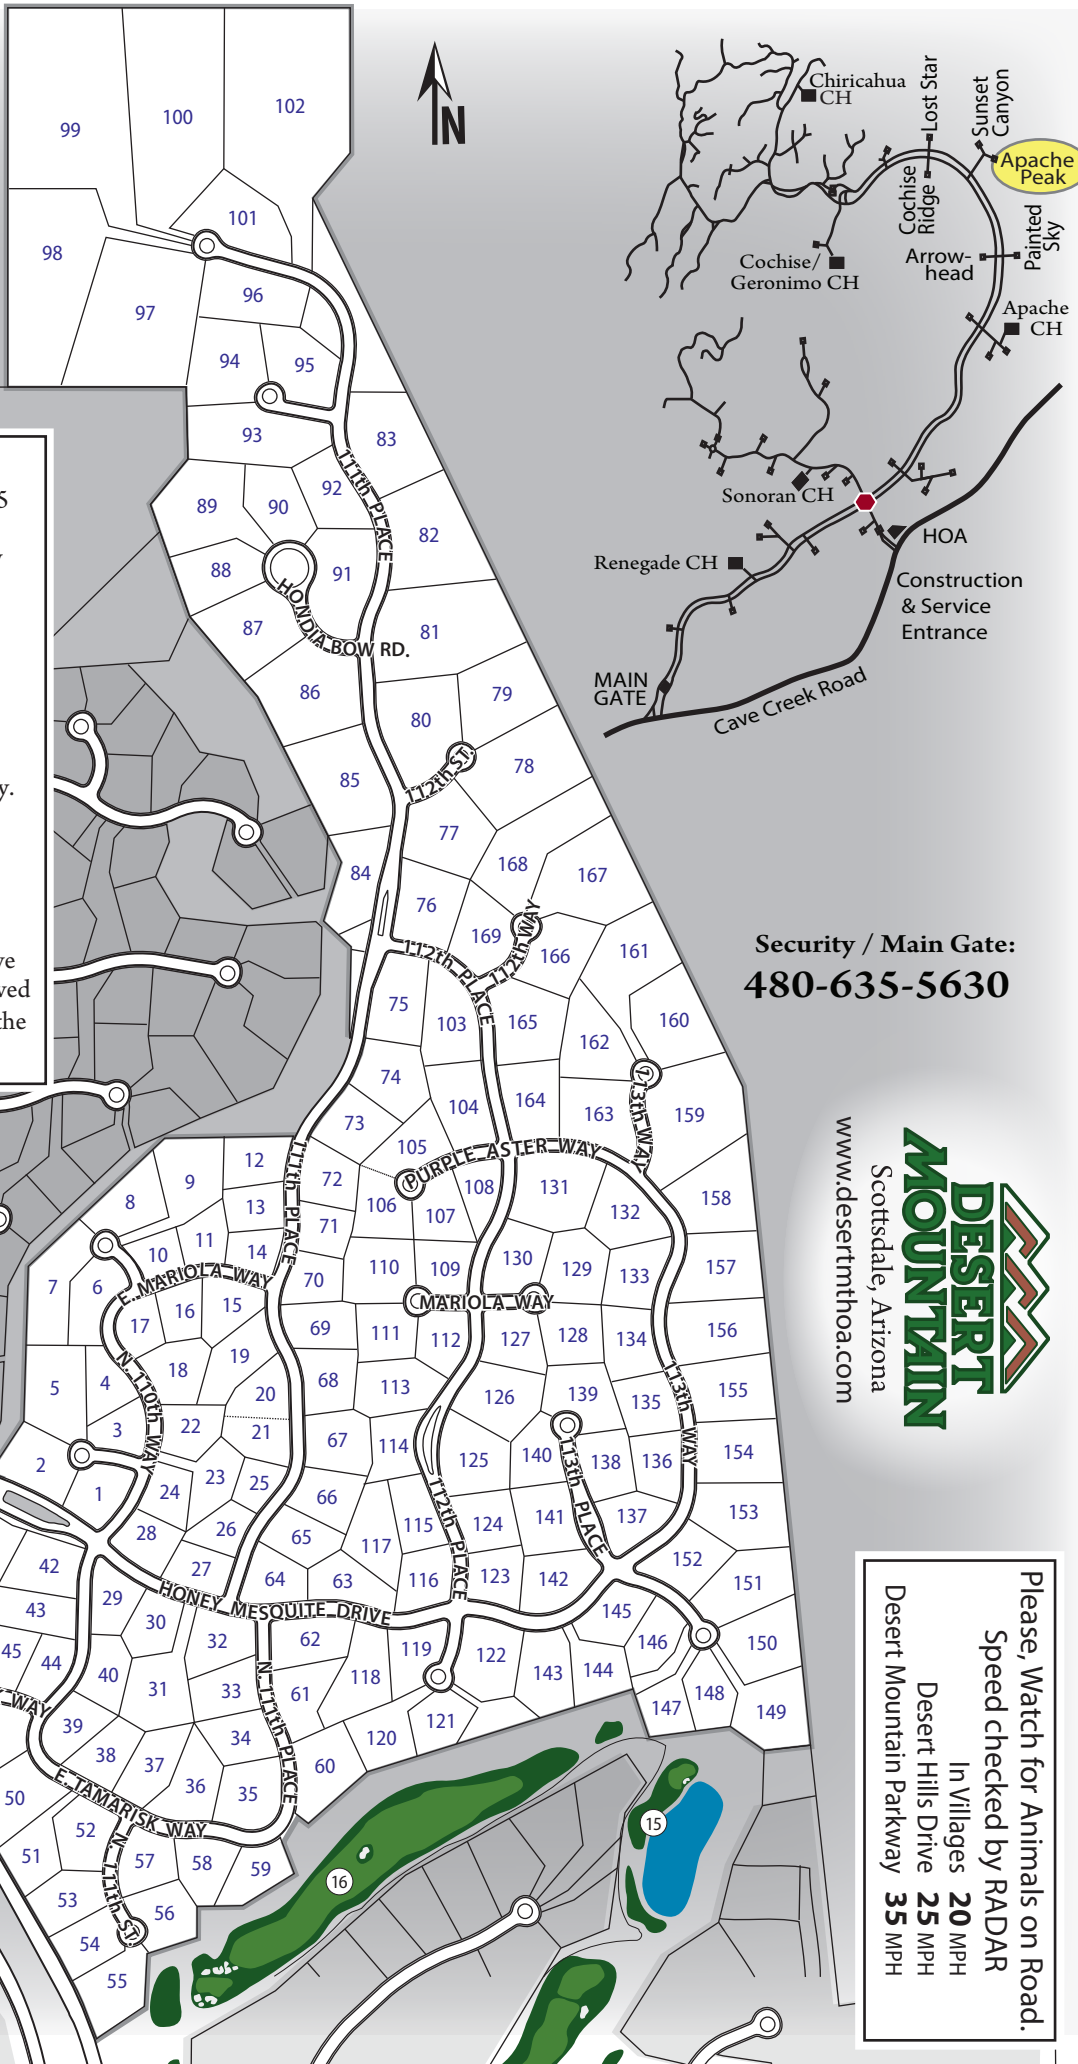

The Village Of Apache Peak

Address:

Directions From Main Gate -

Travel North on Desert Mountain Parkway 1.5 miles to four way stop sign. Continue North Bound 3.5 miles on Desert Mountain Parkway turn right on N. 109th Way. There will be a marquee with the village name at/or near the entrance.

Directions from Desert Hills Dr. Gate -

Proceed to stop sign. Turn right onto Desert Mountain Parkway travel .5 miles on Desert Mountain Parkway turn right on N. 109th Way. There will be a marquee with the village name at/or near the entrance.

After Hours Village Gate Access -

If village gates are closed upon arrival, use the Directory box at the Gate and push button Give your Last name and tell Security you have arrived at APACHE PEAK. They will remotely open the gate for you.