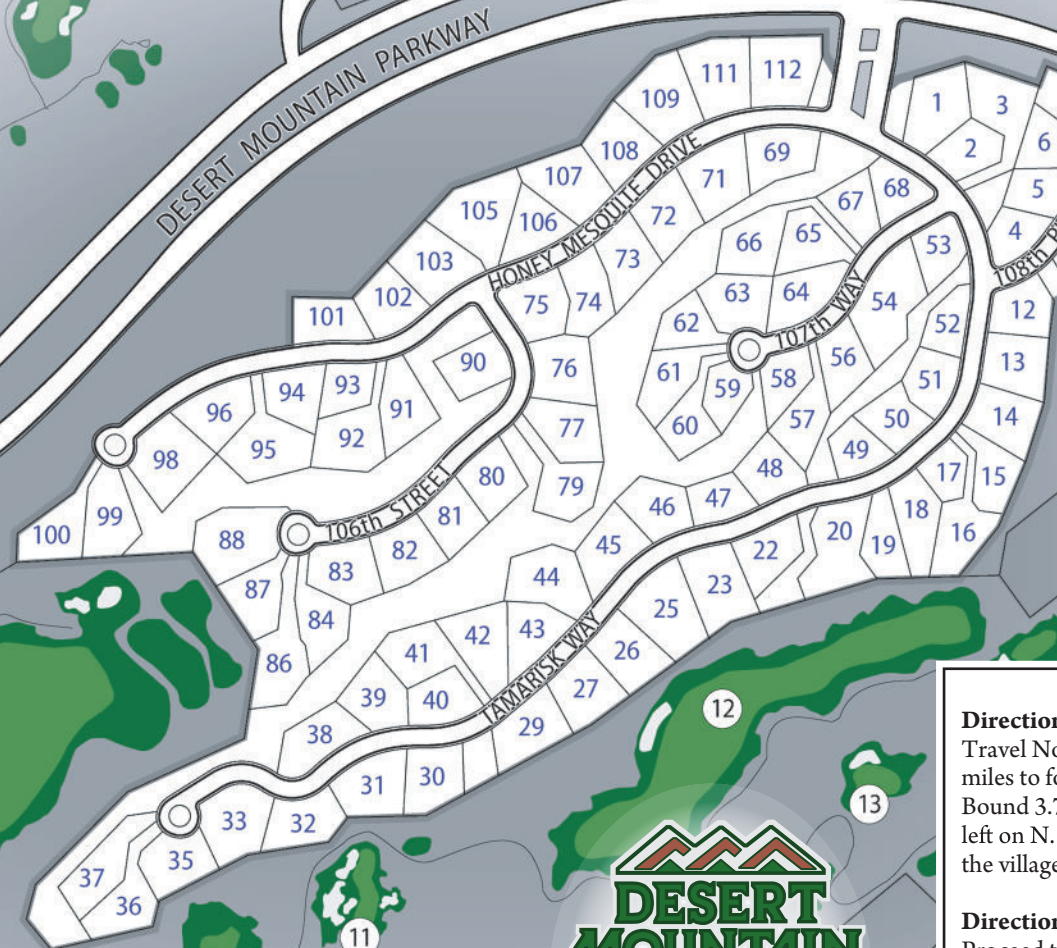

The Village Of Cochise Ridge

The Village Of Lost Star

Address:

COCHISE/GERONIMO CLUBHOUSE

Scottsdale, Arizona
www.desertmthoa.com

Security / Main Gate:
480-635-5630

Please, Watch for Animals on Road.
Speed checked by RADAR
In Villages **20 MPH**
Desert Hills Drive **25 MPH**
Desert Mountain Parkway **35 MPH**

Directions From Main Gate -
Travel North on Desert Mountain Parkway 1.5 miles to four way stop sign. Continue North Bound 3.7 miles on Desert Mountain Parkway to left on N.107th Pl. There will be a marquee with the village name at/or near the entrance.

Directions from Desert Hills Dr. Gate -
Proceed to stop sign. Turn right onto Desert Mountain Parkway travel 3.7 miles on Desert Mountain Parkway to left on N.107th Pl. There will be a marquee with the village name at/or near the entrance.