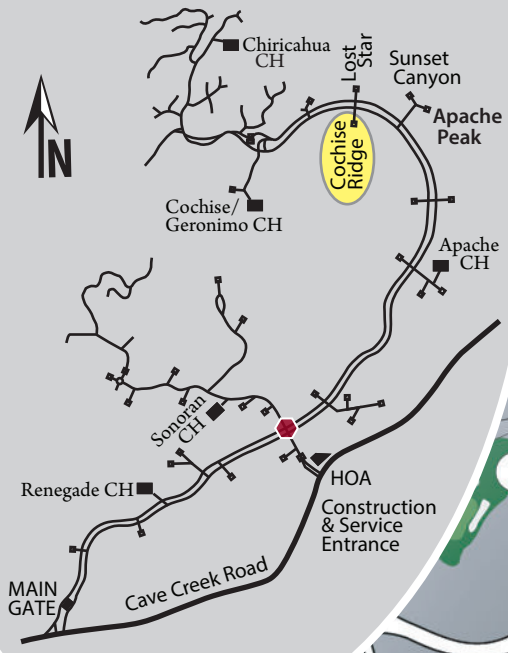

The Village Of Cochise Ridge

The Village Of Lost Star

Address:

COCHISE/GERONIMO CLUBHOUSE

Scottsdale, Arizona
www.desertmthoa.com

Security / Main Gate:
480-635-5630

Please, Watch for Animals on Road.
Speed checked by RADAR
In Villages **20 MPH**
Desert Hills Drive **25 MPH**
Desert Mountain Parkway **35 MPH**

Directions From Main Gate -
Travel North on Desert Mountain Parkway 1.5 miles to four way stop sign. Continue North Bound 3.7 miles on Desert Mountain Parkway to left on N.107th Pl. There will be a marquee with the village name at/or near the entrance.

Directions from Desert Hills Dr. Gate -
Proceed to stop sign. Turn right onto Desert Mountain Parkway travel 3.7 miles on Desert Mountain Parkway to left on N.107th Pl. There will be a marquee with the village name at/or near the entrance.

After Hours Village Gate Access -
If village gates are closed upon arrival, use the Directory box at the Gate and push button Give your Last name and tell Security you have arrived at COCHISE RIDGE. They will remotely open the gate for you.