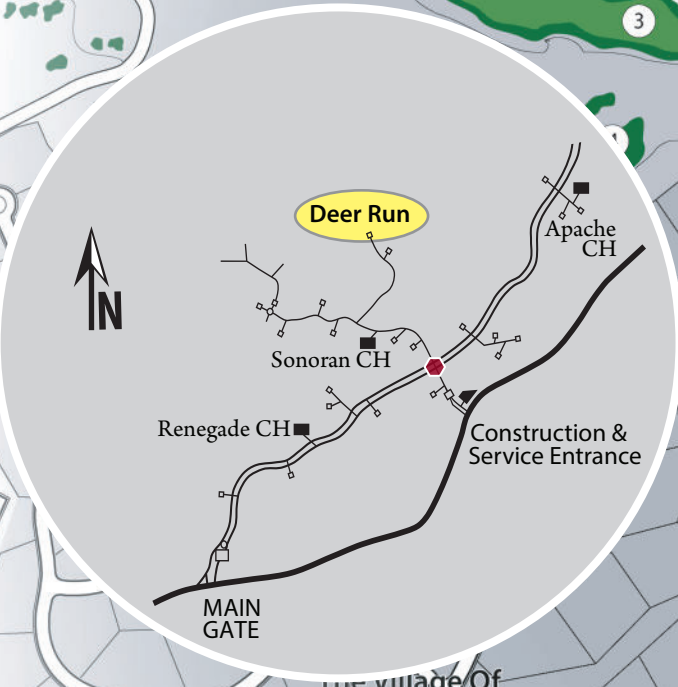

The Village Of Deer Run

Address:

Directions From Main Gate -

Travel North on Desert Mountain Parkway 1.5 miles to four way stop sign. Turn Left on Desert Hills Drive. Turn Right on 102nd Pl. There will be a marquee with the village name at /or near the entrance.

Directions from Desert Hills Dr. Gate -

Proceed to stop sign. After stopping at the stop signs continue on Desert Hills Drive. Turn Right on 102nd Pl. There will be a marquee with the village name at /or near the entrance.

After Hours Village Gate Access -

If village gates are closed upon arrival, use the Directory box at the Gate and push button Give your Last name and tell Security you have arrived at DEER RUN. They will remotely open the gate for you.

Security / Main Gate:
480-635-5630

4-Way Stop