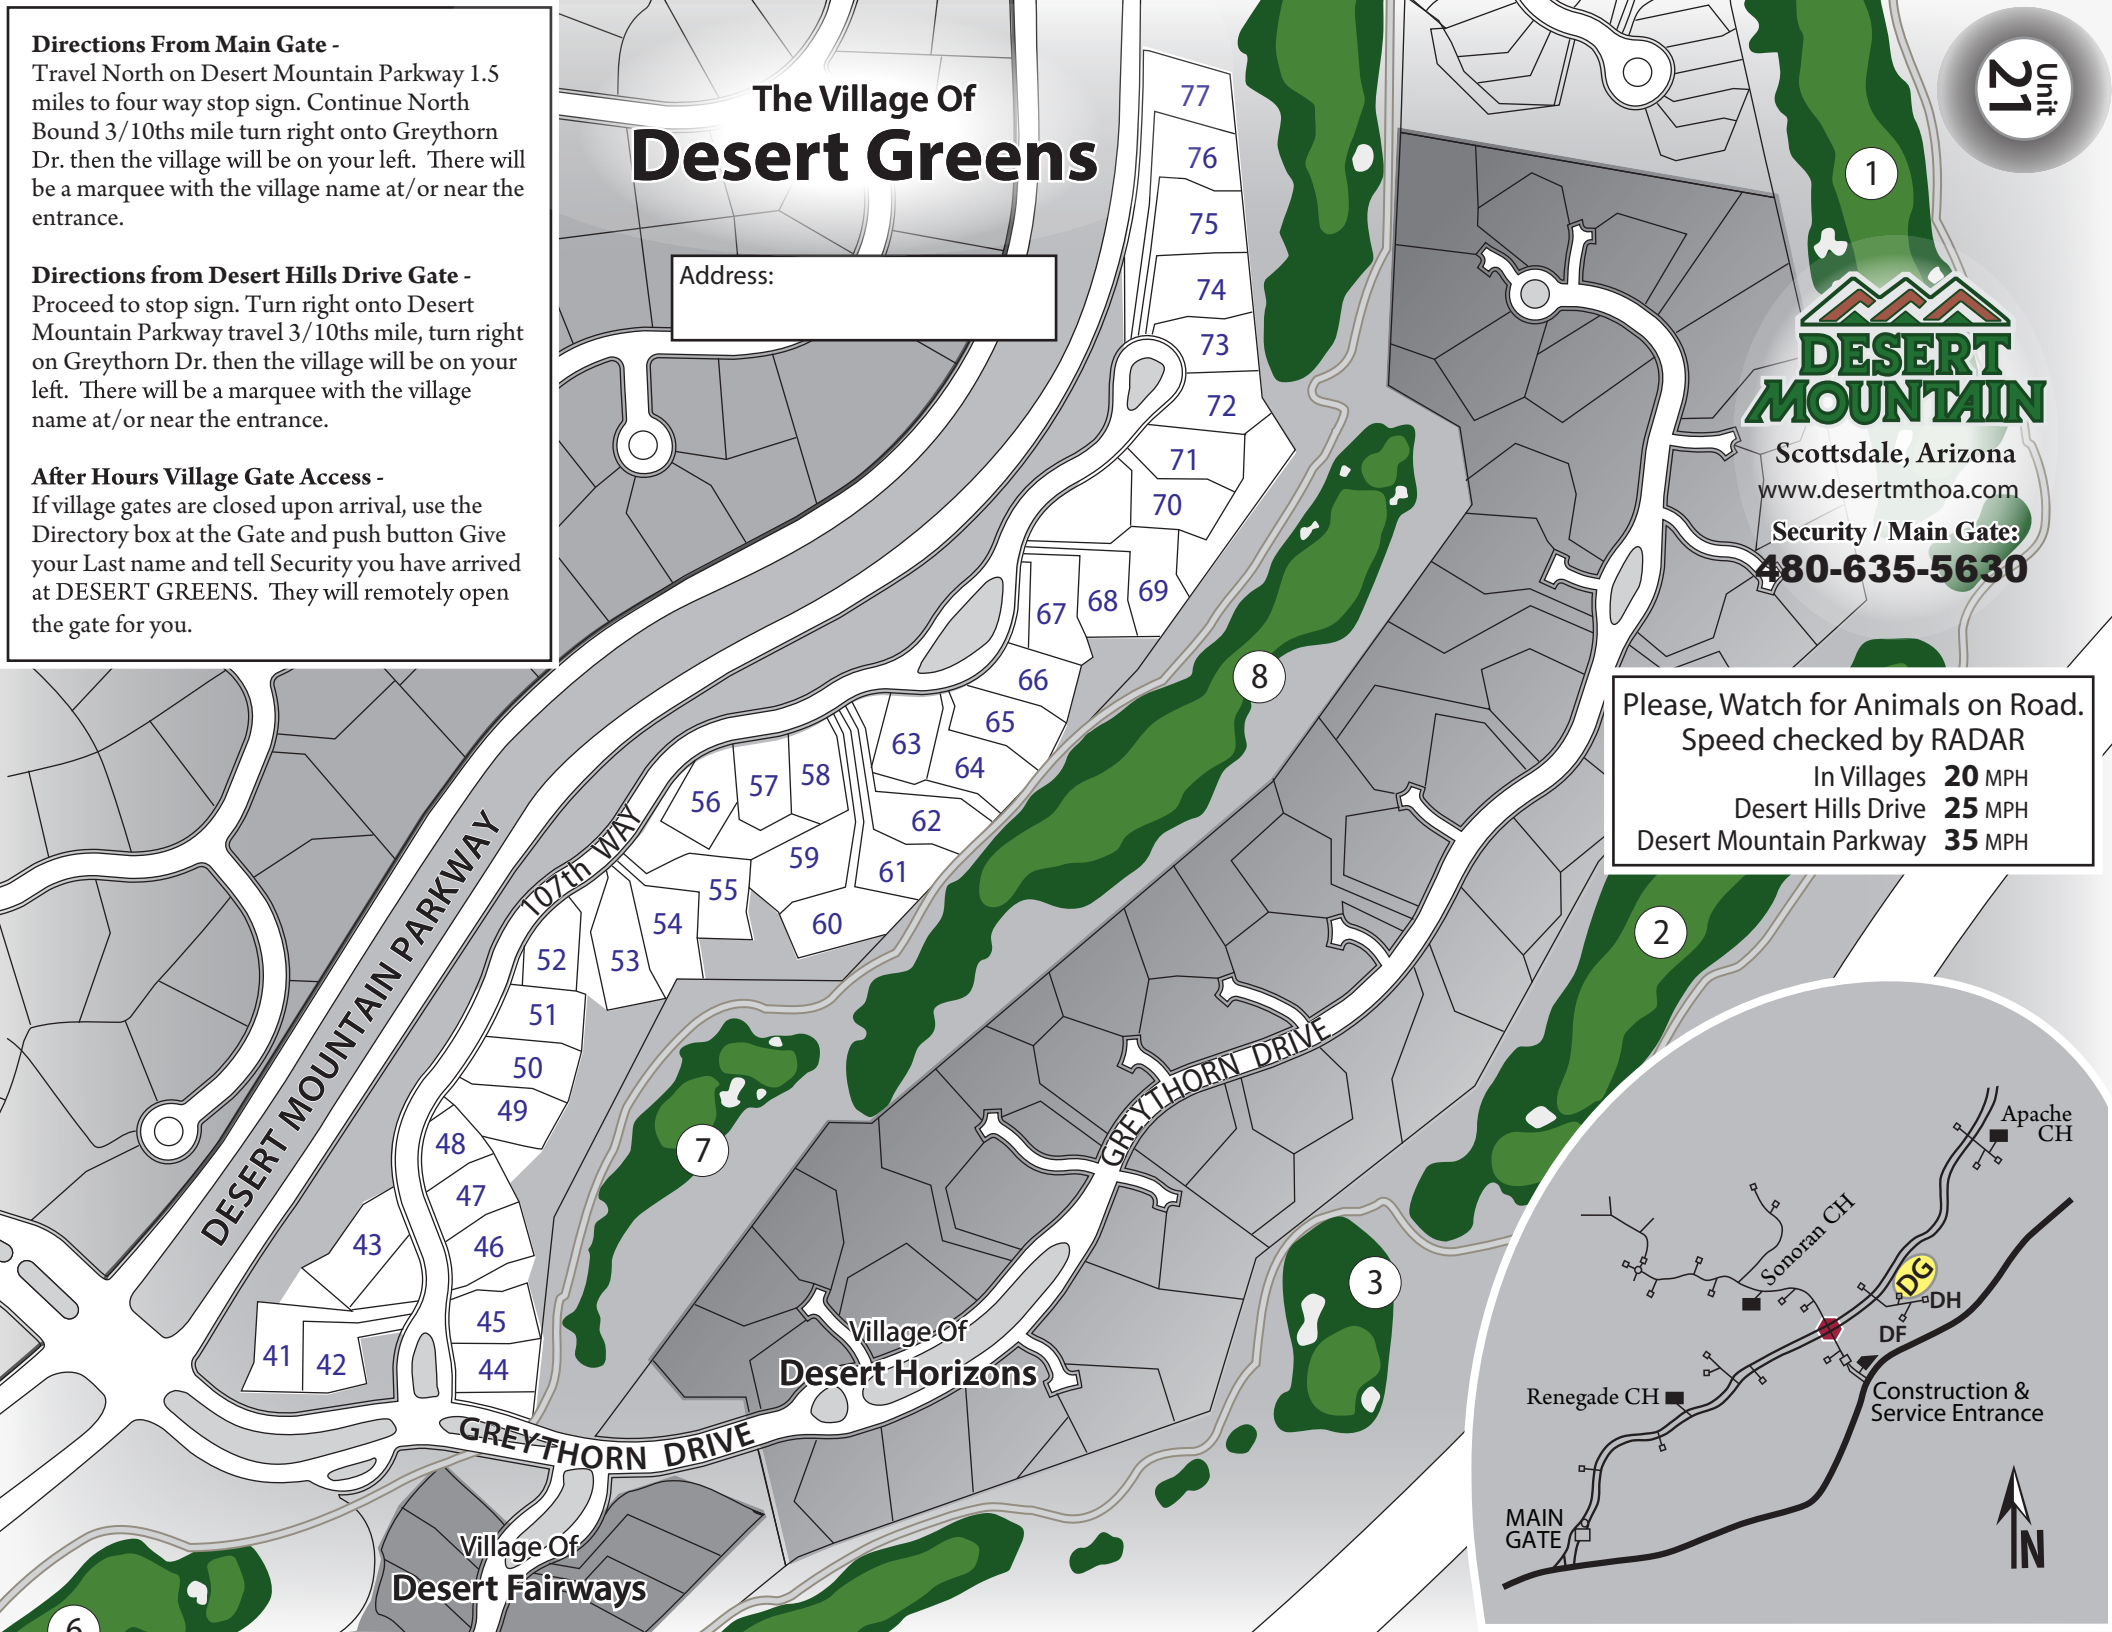

Directions From Main Gate -

Travel North on Desert Mountain Parkway 1.5 miles to four way stop sign. Continue North Bound 3/10ths mile turn right onto Greythorn Dr. then the village will be on your left. There will be a marquee with the village name at/or near the entrance.

Directions from Desert Hills Drive Gate -

Proceed to stop sign. Turn right onto Desert Mountain Parkway travel 3/10ths mile, turn right on Greythorn Dr. then the village will be on your left. There will be a marquee with the village name at/or near the entrance.

Desert Mountain Parkway **35 MPH**

Village Of
Desert Fairways

Village Of
Desert Horizons

DESERT MOUNTAIN PARKWAY

GREYTHORN DRIVE

GREYTHORN DRIVE

10th WAY

41 42

44 45 46 47 48 49 50 51 52 53

54 55 56 57 58 59 60 61 62 63 64 65 66 67 68 69

70 71 72 73 74 75 76 77

6

7

8

3

2