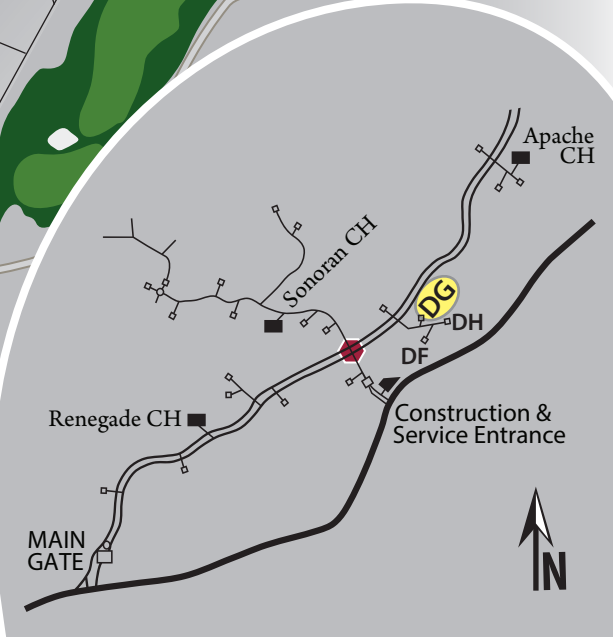

Directions From Main Gate -

Travel North on Desert Mountain Parkway 1.5 miles to four way stop sign. Continue North Bound 3/10ths mile turn right onto Greythorn Dr. then the village will be on your left. There will be a marquee with the village name at/or near the entrance.

Directions from Desert Hills Drive Gate -

Proceed to stop sign. Turn right onto Desert Mountain Parkway travel 3/10ths mile, turn right on Greythorn Dr. then the village will be on your left. There will be a marquee with the village name at/or near the entrance.

After Hours Village Gate Access -

If village gates are closed upon arrival, use the Directory box at the Gate and push button Give your Last name and tell Security you have arrived at DESERT GREENS. They will remotely open the gate for you.

The Village Of Desert Greens

Address:

Scottsdale, Arizona
www.desertmthoa.com

Security / Main Gate:
480-635-5630

Please, Watch for Animals on Road.

Speed checked by RADAR

In Villages **20 MPH**

Desert Hills Drive **25 MPH**

Desert Mountain Parkway **35 MPH**

Village Of
Desert Fairways

Village Of
Desert Horizons

DESERT MOUNTAIN PARKWAY

GREYTHORN DRIVE

GREYTHORN DRIVE

10th WAY

41 42

44 45 46 47 48 49 50 51 52 53

54 55 56 57 58 59 60 61 62 63 64 65 66 67 68 69

70 71 72 73 74 75 76 77

6

7

8

3

2

1

MAIN GATE

Construction & Service Entrance