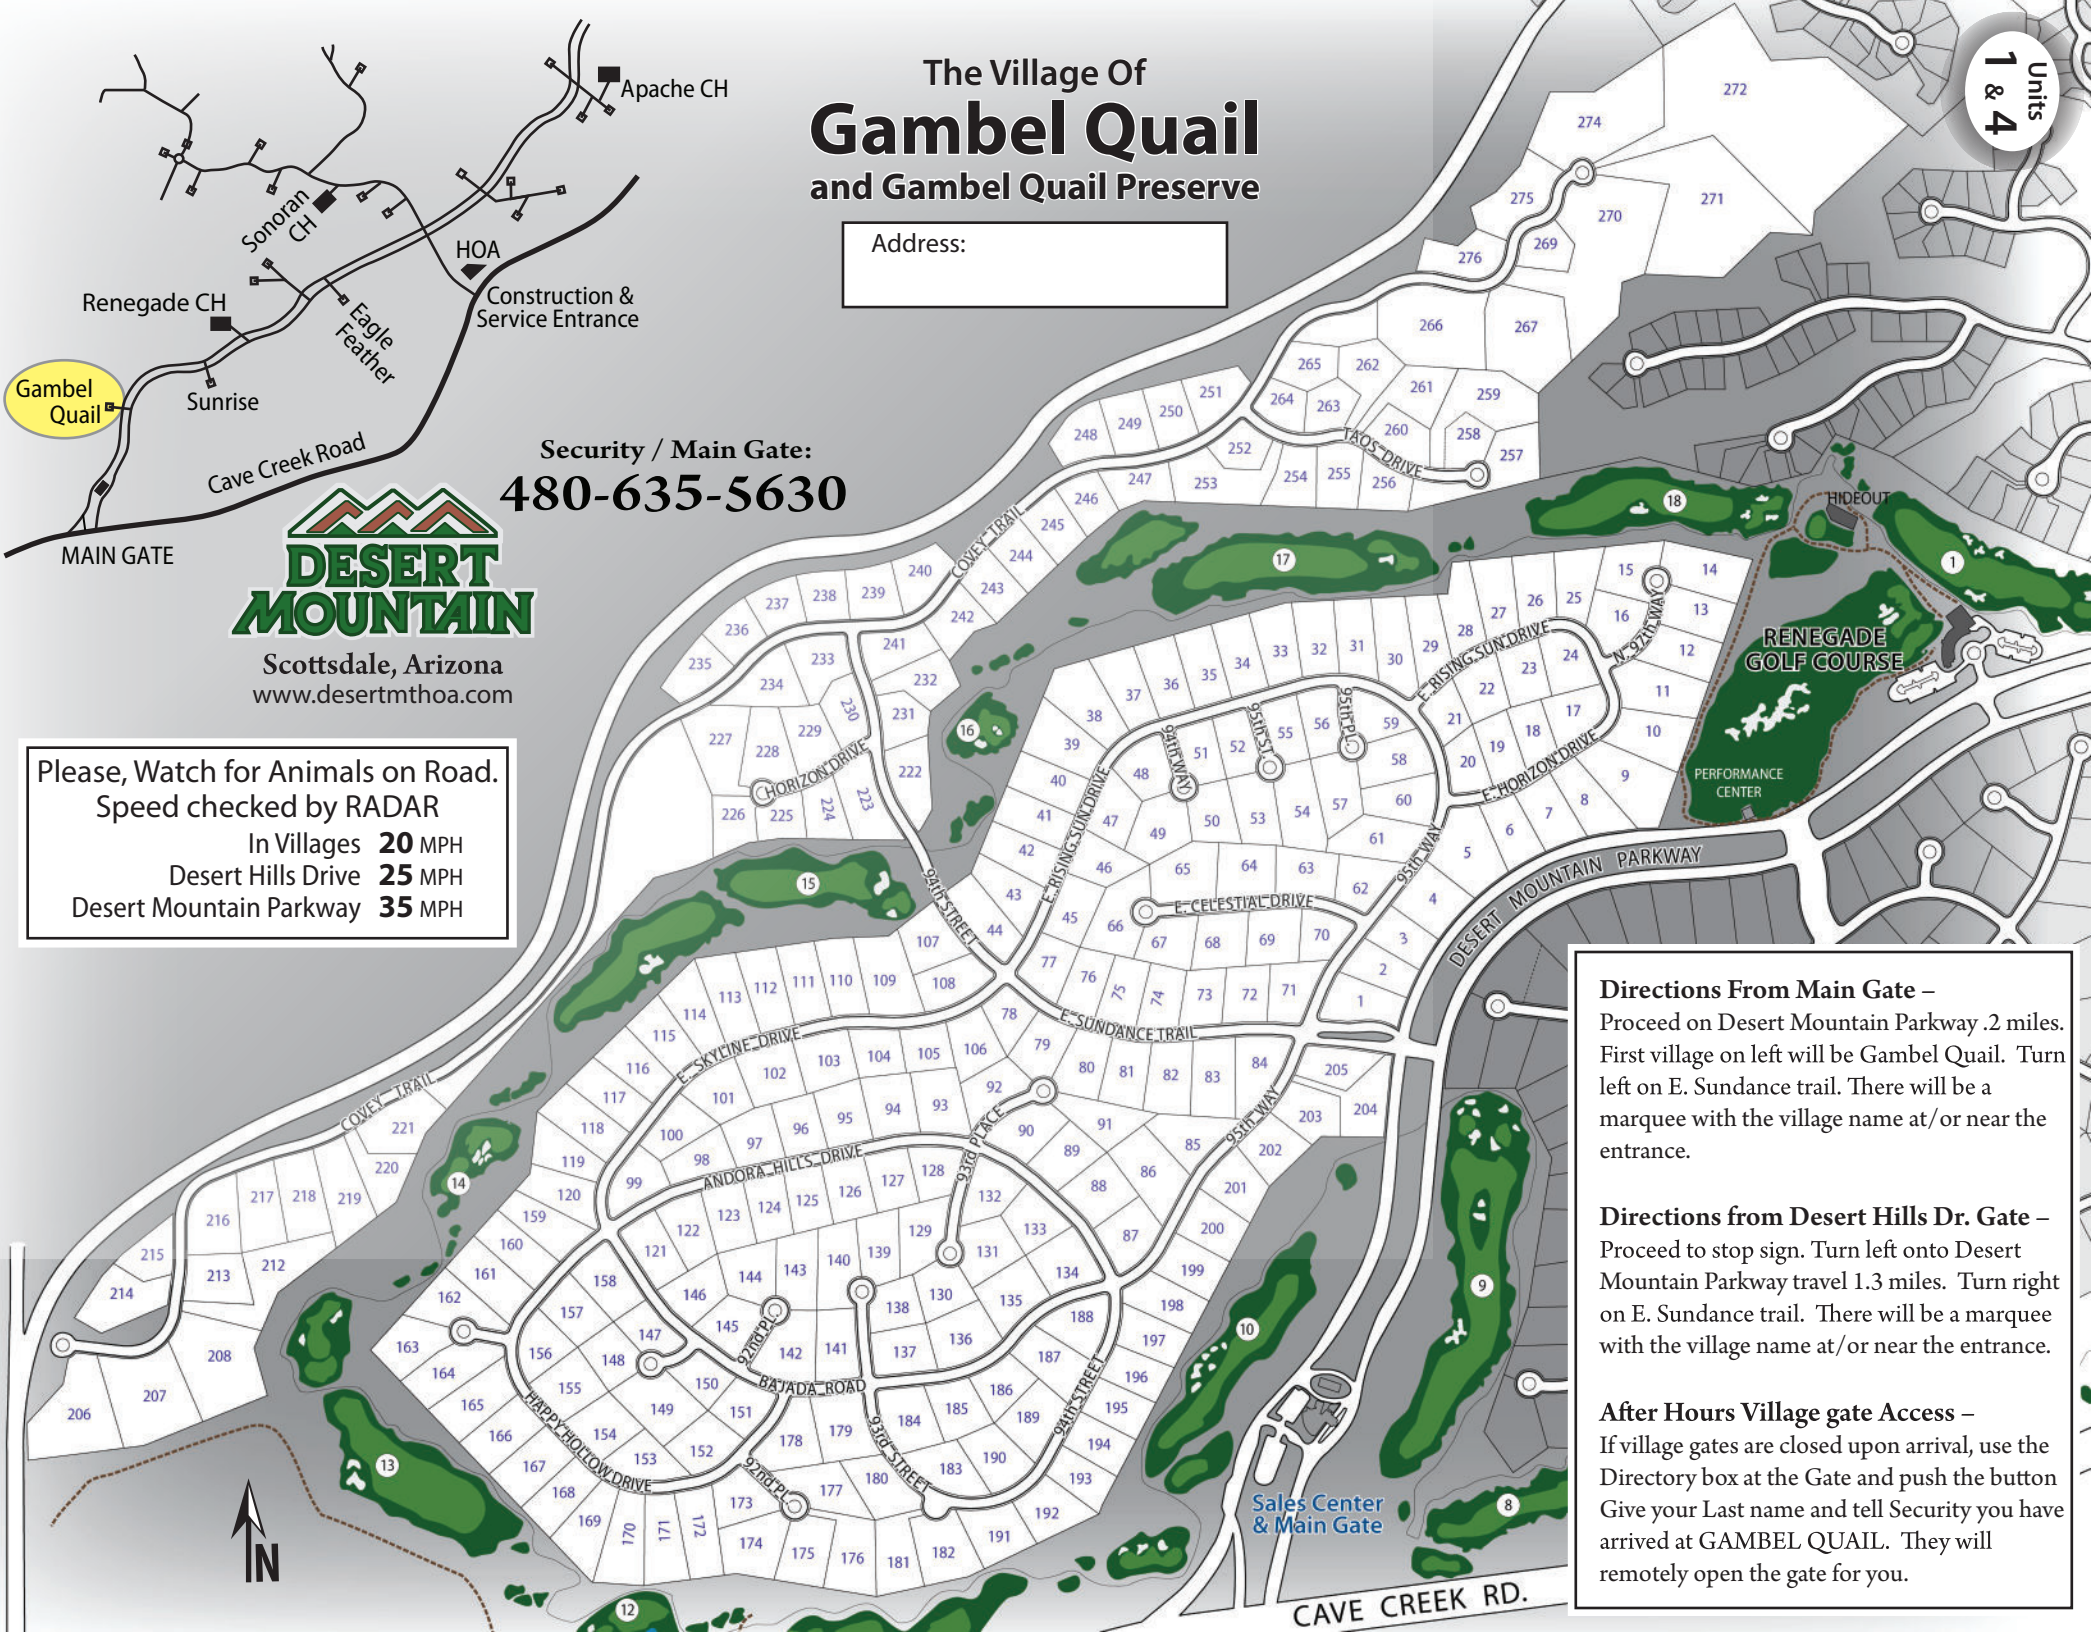

The Village Of Gambel Quail and Gambel Quail Preserve

Address:

Security / Main Gate:
480-635-5630

Please, Watch for Animals on Road.
Speed checked by RADAR

In Villages	20 MPH
Desert Hills Drive	25 MPH
Desert Mountain Parkway	35 MPH

Directions From Main Gate –
Proceed on Desert Mountain Parkway .2 miles. First village on left will be Gambel Quail. Turn left on E. Sundance trail. There will be a marquee with the village name at/or near the entrance.

Directions from Desert Hills Dr. Gate –
Proceed to stop sign. Turn left onto Desert Mountain Parkway travel 1.3 miles. Turn right on E. Sundance trail. There will be a marquee with the village name at/or near the entrance.

Sales Center & Main Gate

CAVE CREEK RD.