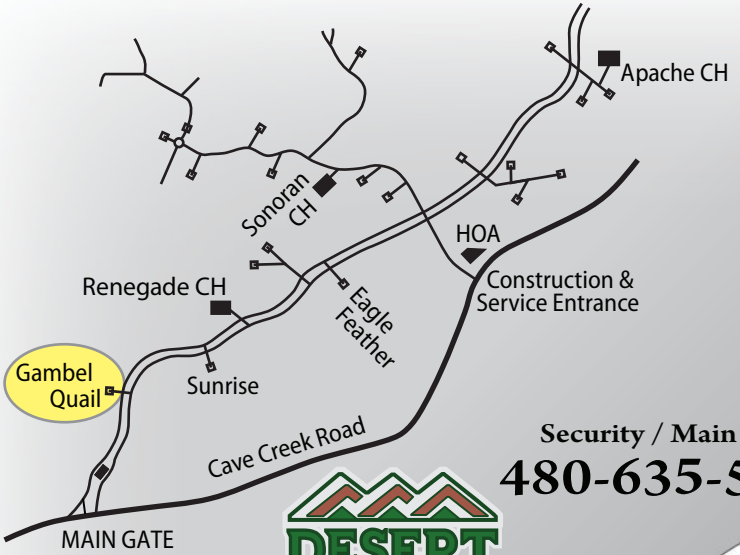

The Village Of Gambel Quail and Gambel Quail Preserve

Address:

Security / Main Gate:
480-635-5630

Please, Watch for Animals on Road.
Speed checked by RADAR

In Villages	20 MPH
Desert Hills Drive	25 MPH
Desert Mountain Parkway	35 MPH

Directions From Main Gate –
Proceed on Desert Mountain Parkway .2 miles. First village on left will be Gambel Quail. Turn left on E. Sundance trail. There will be a marquee with the village name at/or near the entrance.

Directions from Desert Hills Dr. Gate –
Proceed to stop sign. Turn left onto Desert Mountain Parkway travel 1.3 miles. Turn right on E. Sundance trail. There will be a marquee with the village name at/or near the entrance.

Sales Center & Main Gate

CAVE CREEK RD.