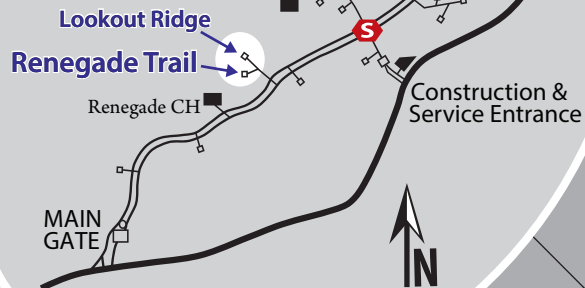

The Village Of Renegade Trail

Address:

**SONORAN
CLUBHOUSE**

Directions From Main Gate -
Travel North on Desert Mountain Parkway. Turn left on 101st Street. There will be a marquee with the village name at/or near the entrance.

Directions from Desert Hills Drive Gate -
Proceed to stop sign. After stopping at the stop signs Turn Left on Desert Mountain Parkway. Turn right on 101st Street. There will be a marquee with the village name at/or near the entrance.

After Hours Village Gate Access -
If village gates are closed upon arrival, use the Directory box at the Gate and push button Give your Last name and tell Security you have arrived at RENEGADE TRAIL. They will remotely open the gate for you.

Scottsdale, Arizona
www.desertmthoa.com

Security / Main Gate:
480-635-5630

The Village Of
Lookout Ridge

FORGOTTEN HILLS DRIVE

BROKEN SPUR DRIVE

99th PLACE
LOOKOUT MTN. DRIVE

N. TENNIS COURT DRIVE

TAOS DRIVE