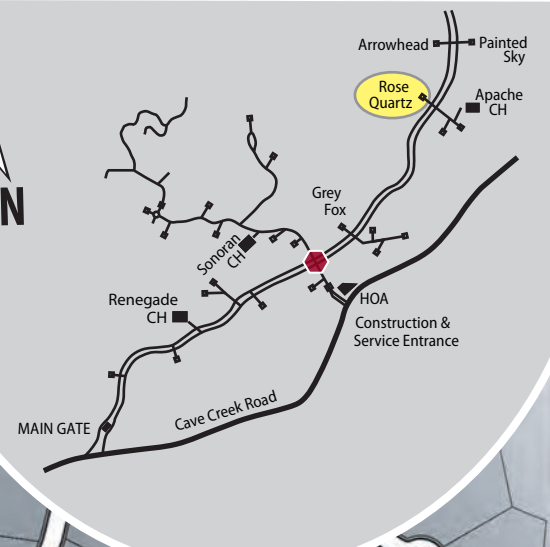

The Village Of Rose Quartz

Address:

Directions From Main Gate -
Travel North on Desert Mountain Parkway 1.5 miles to four way stop sign. Continue North Bound 1.6 miles on parkway to e. prospect point. Turn left thru village gates to n.109th Pl. There will be a marquee with the village name at/ or near the entrance.

Directions from Desert Hills Dr. Gate -
Proceed to stop sign. Turn right onto Desert Mountain Parkway travel 1.6 miles on parkway to e. prospect point. Turn left thru village gates to n.109th Pl. There will be a marquee with the village name at/ or near the entrance.

After Hours Village Gate Access -
If village gates are closed upon arrival, use the Directory box at the Gate and push button Give your Last name and tell Security you have arrived at ROSE QUARTZ. They will remotely open the gate for you.

Please, Watch for Animals on Road.
Speed checked by RADAR

In Villages	20 MPH
Desert Hills Drive	25 MPH
Desert Mountain Parkway	35 MPH

Unit
6

Scottsdale, Arizona
www.desertmthoa.com

Security / Main Gate:
480-635-5630

APACHE
GOLF COURSE