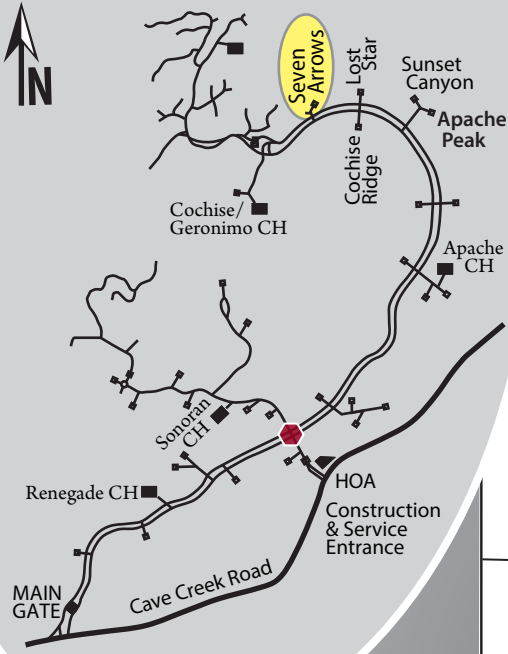

The Village Of Seven Arrows

Address:

Directions From Main Gate -

Travel North on Desert Mountain Parkway 1.5 miles to four way stop sign. Continue North Bound Turn right on 105th Place. There will be a marquee with the village name at/or near the entrance.

Directions from Desert Hills Dr. Gate -

Proceed to stop sign. Turn right onto Desert Mountain Parkway Turn right on 105th Place. There will be a marquee with the village name at/or near the entrance.

After Hours Village Gate Access -

If village gates are closed upon arrival, use the Directory box at the Gate and push button Give your Last name and tell Security you have arrived at SEVEN ARROWS. They will remotely open the gate for you.