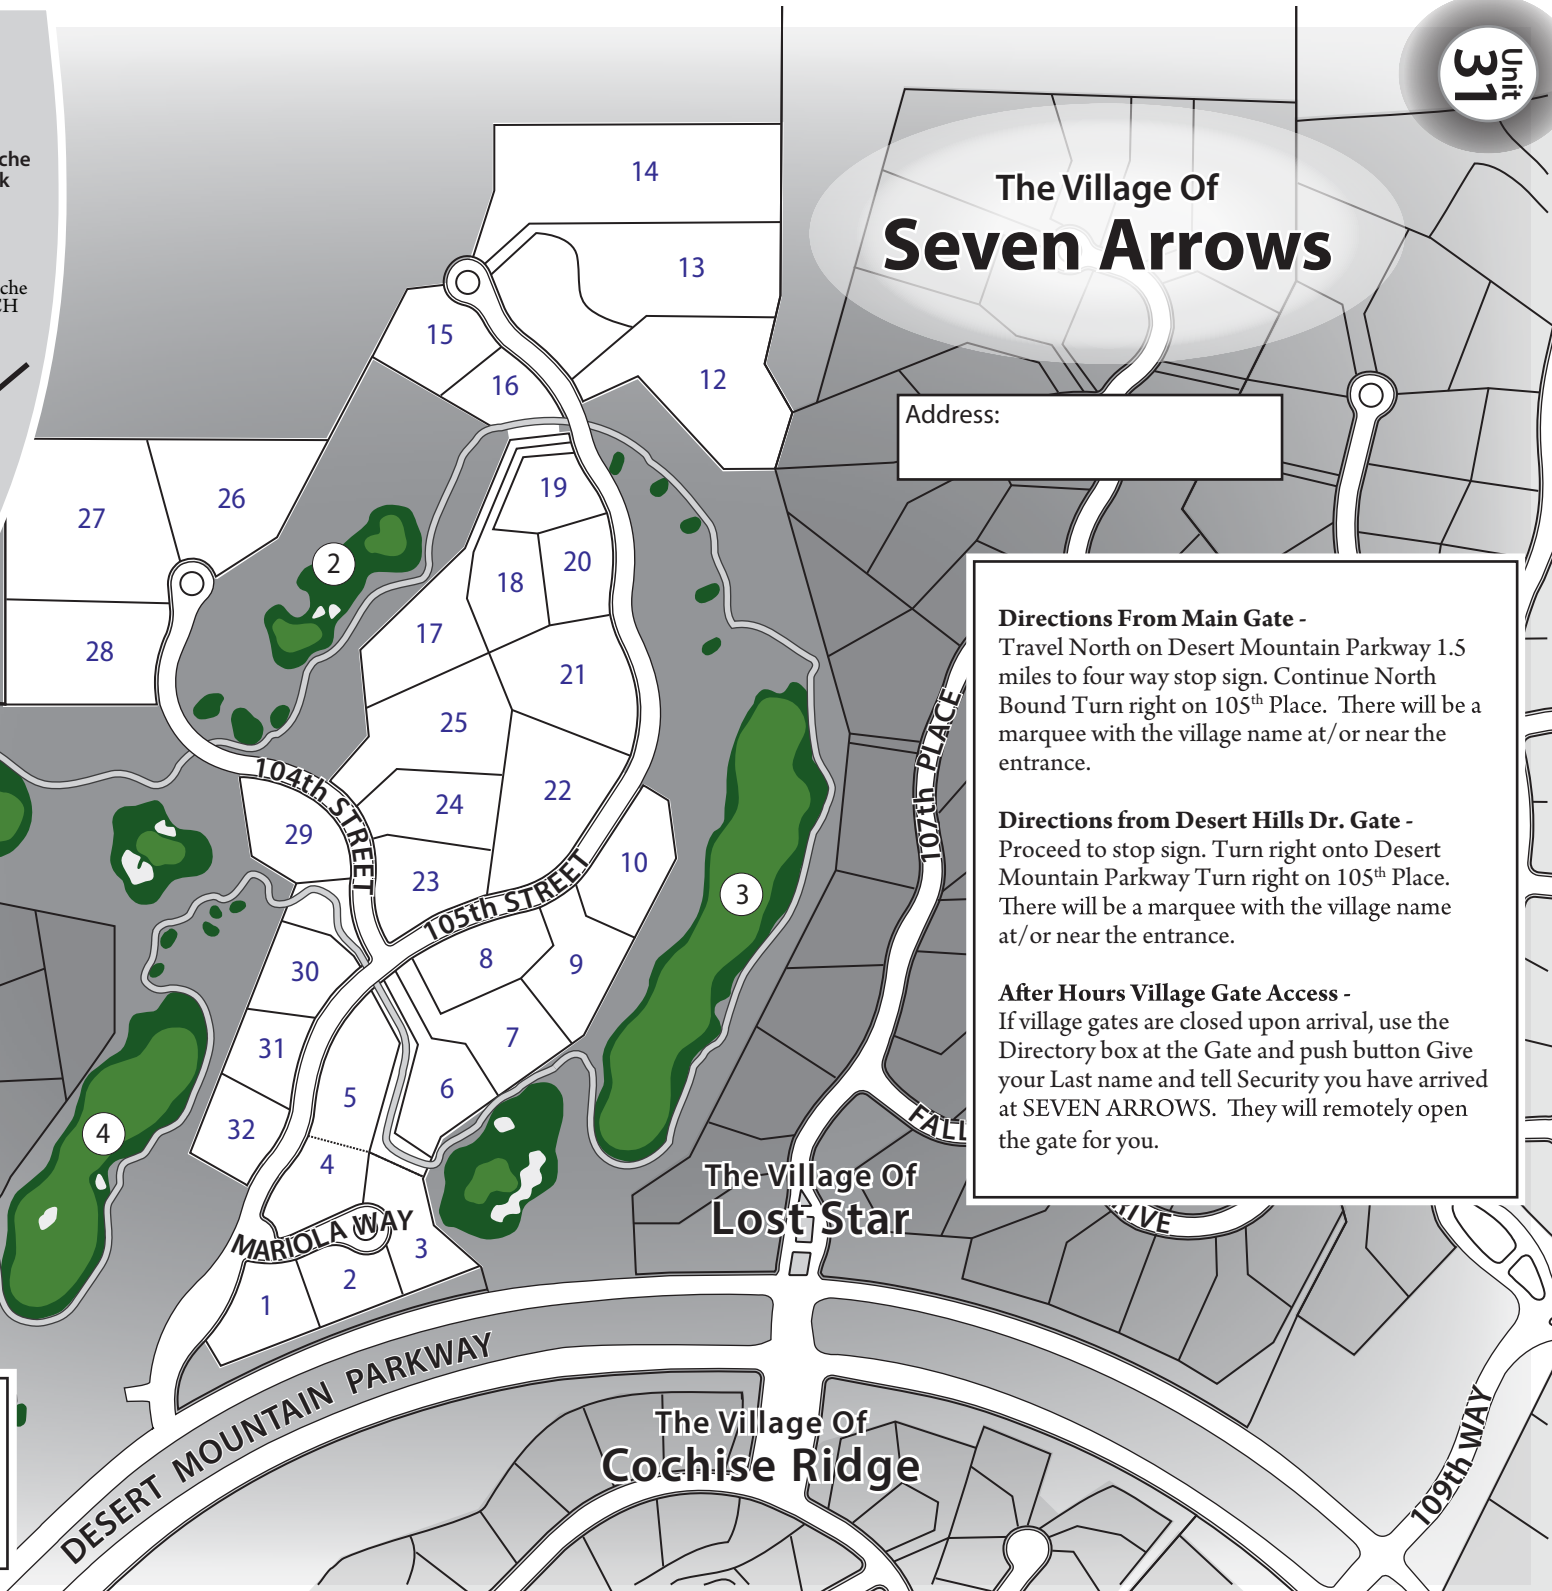

### Directions From Main Gate -

Travel North on Desert Mountain Parkway 1.5 miles to four way stop sign. Continue North Bound Turn right on 105<sup>th</sup> Place. There will be a marquee with the village name at/or near the entrance.

### Directions from Desert Hills Dr. Gate -

Proceed to stop sign. Turn right onto Desert Mountain Parkway Turn right on 105<sup>th</sup> Place. There will be a marquee with the village name at/or near the entrance.

### After Hours Village Gate Access -

If village gates are closed upon arrival, use the Directory box at the Gate and push button Give your Last name and tell Security you have arrived at SEVEN ARROWS. They will remotely open the gate for you.

The Village Of Lost Star

The Village Of Cochise Ridge