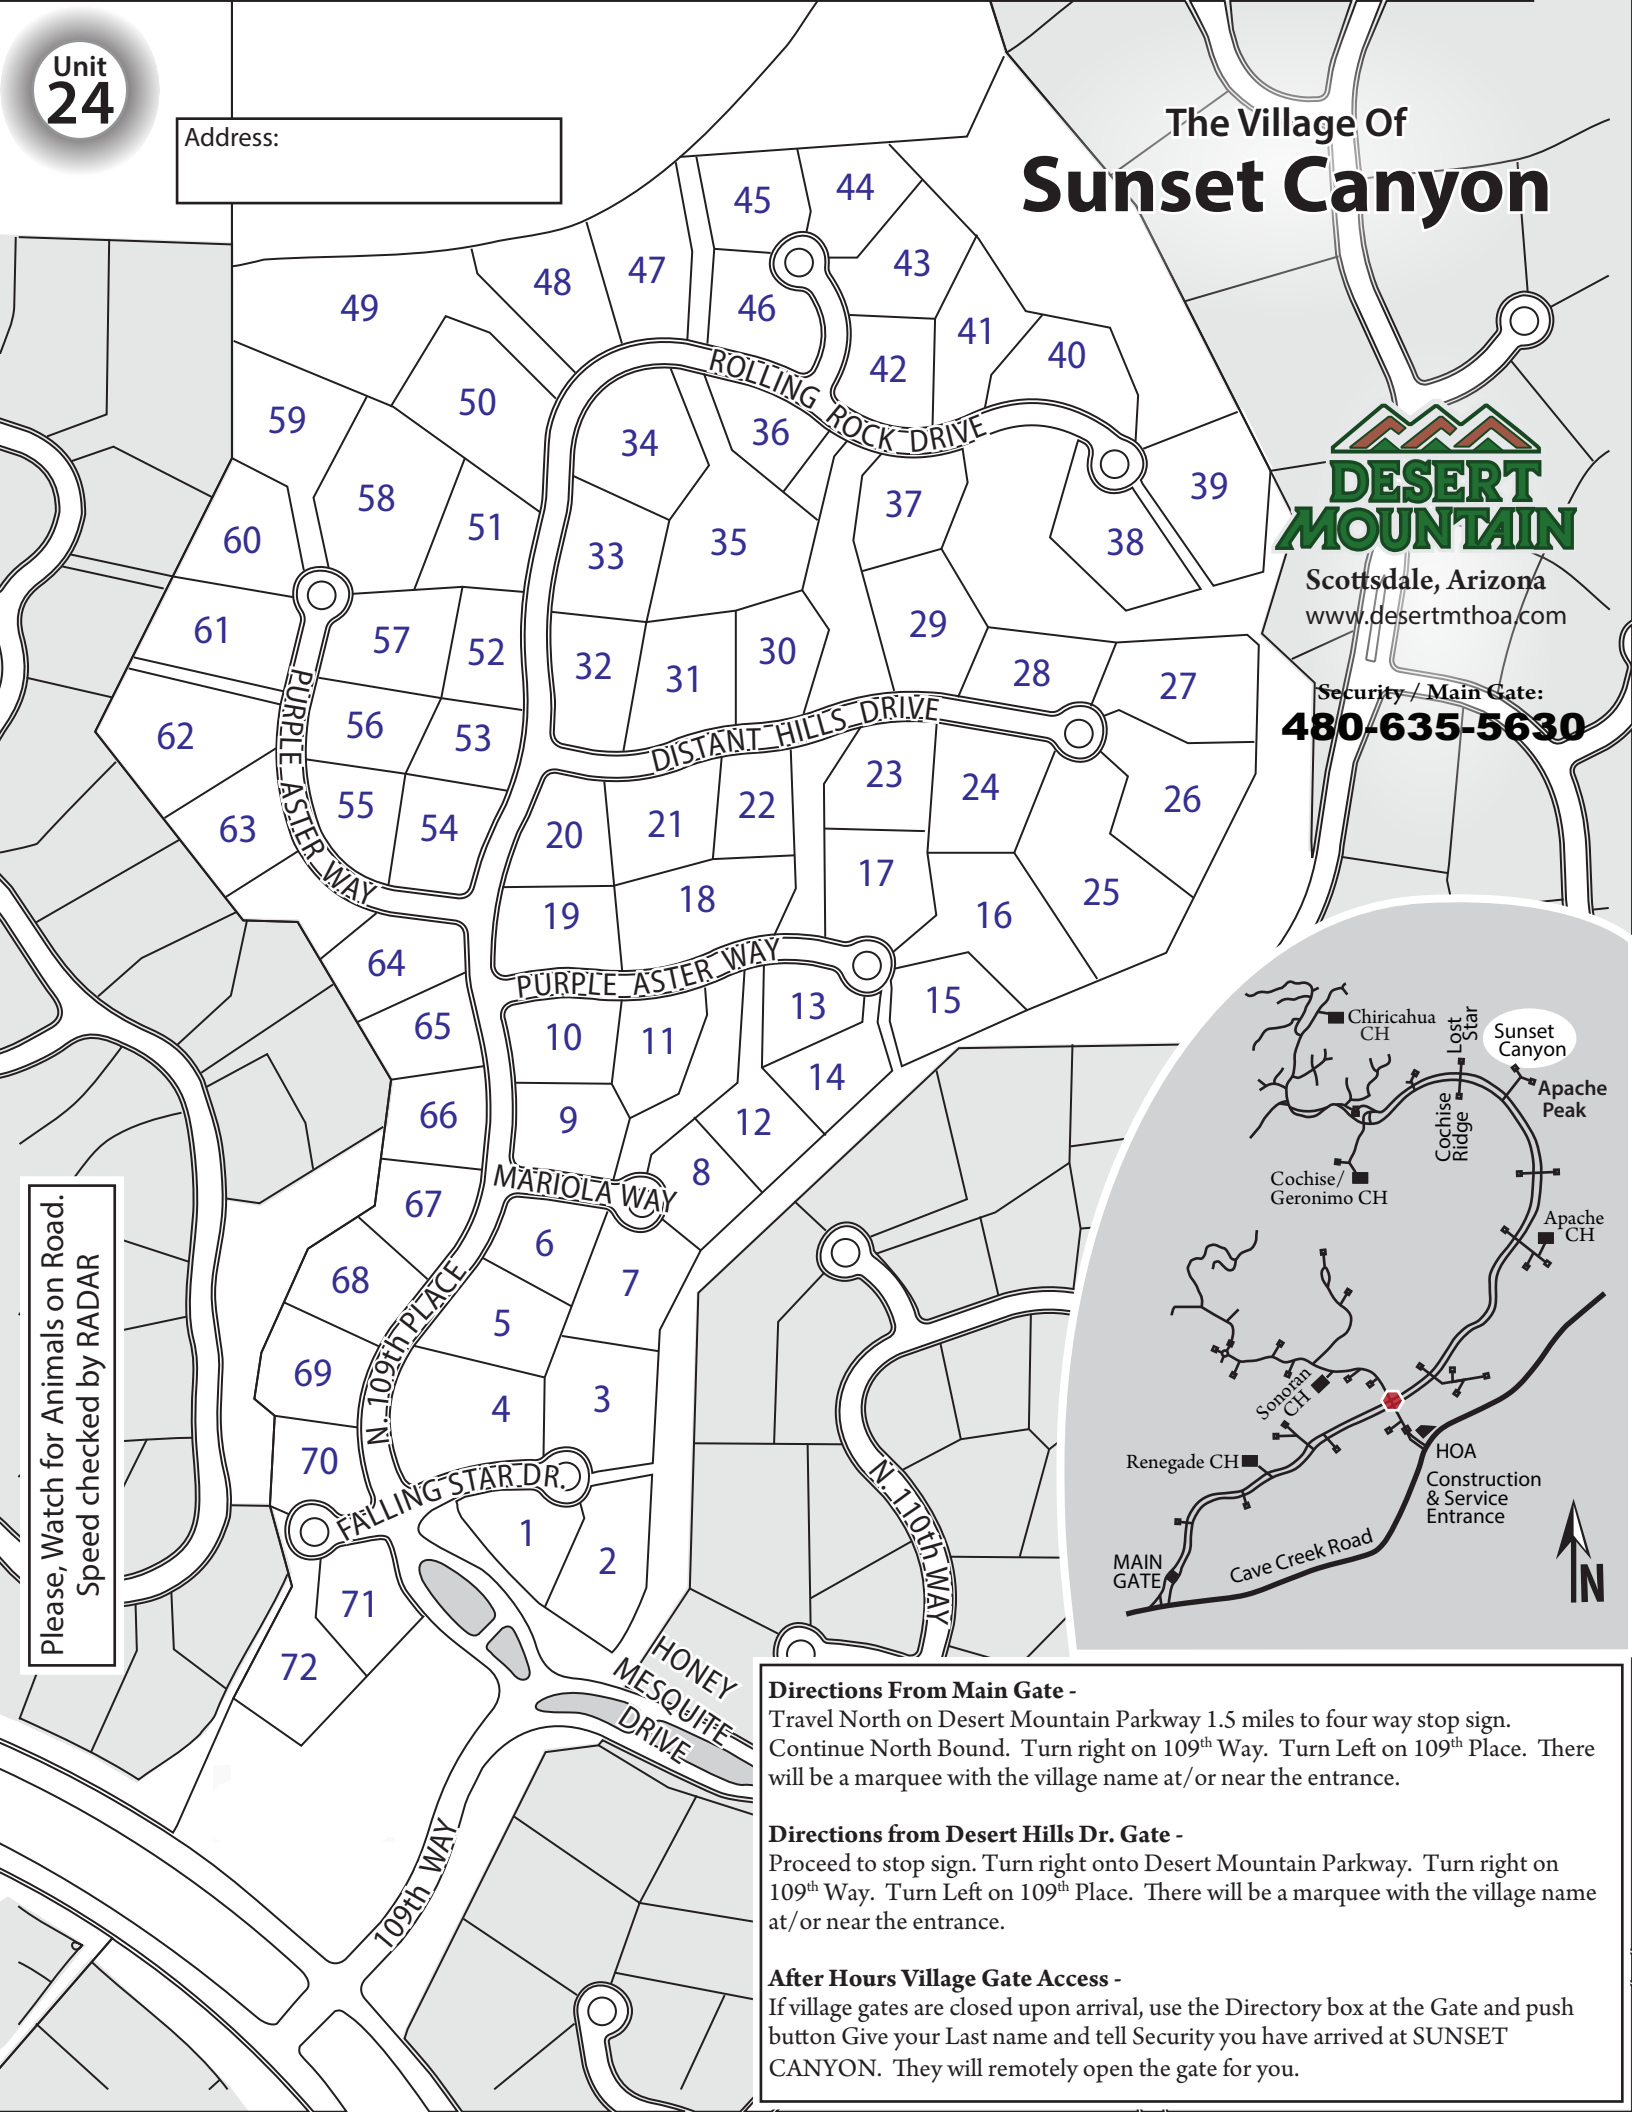

Address:

The Village Of
Sunset Canyon

Scottsdale, Arizona
www.desertmthoa.com

Security / Main Gate:
480-635-5630

Please, Watch for Animals on Road.
Speed checked by RADAR

Directions From Main Gate -
Travel North on Desert Mountain Parkway 1.5 miles to four way stop sign. Continue North Bound. Turn right on 109th Way. Turn Left on 109th Place. There will be a marquee with the village name at/or near the entrance.

Directions from Desert Hills Dr. Gate -
Proceed to stop sign. Turn right onto Desert Mountain Parkway. Turn right on 109th Way. Turn Left on 109th Place. There will be a marquee with the village name at/or near the entrance.

After Hours Village Gate Access -
If village gates are closed upon arrival, use the Directory box at the Gate and push button Give your Last name and tell Security you have arrived at SUNSET CANYON. They will remotely open the gate for you.