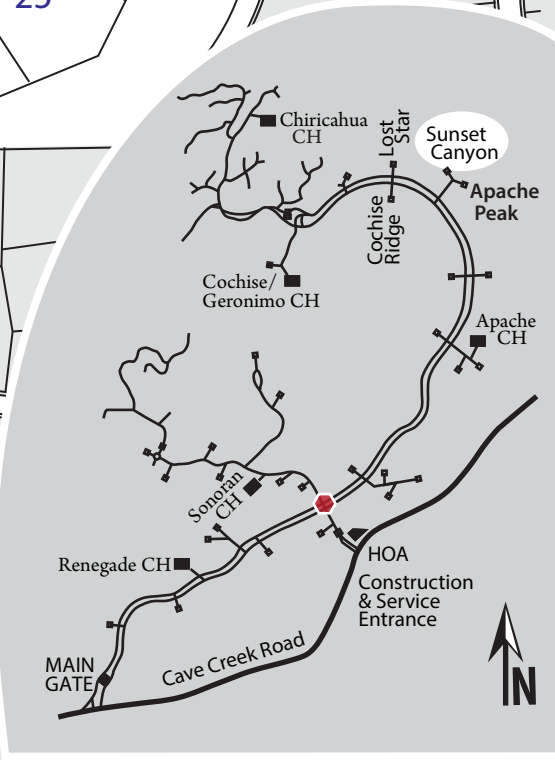

Address:

The Village Of
Sunset Canyon

Scottsdale, Arizona
www.desertmthoa.com

Security / Main Gate:
480-635-5630

Please, Watch for Animals on Road.
Speed checked by RADAR

Directions From Main Gate -
Travel North on Desert Mountain Parkway 1.5 miles to four way stop sign. Continue North Bound. Turn right on 109th Way. Turn Left on 109th Place. There will be a marquee with the village name at/or near the entrance.

Directions from Desert Hills Dr. Gate -
Proceed to stop sign. Turn right onto Desert Mountain Parkway. Turn right on 109th Way. Turn Left on 109th Place. There will be a marquee with the village name at/or near the entrance.

After Hours Village Gate Access -
If village gates are closed upon arrival, use the Directory box at the Gate and push button Give your Last name and tell Security you have arrived at SUNSET CANYON. They will remotely open the gate for you.